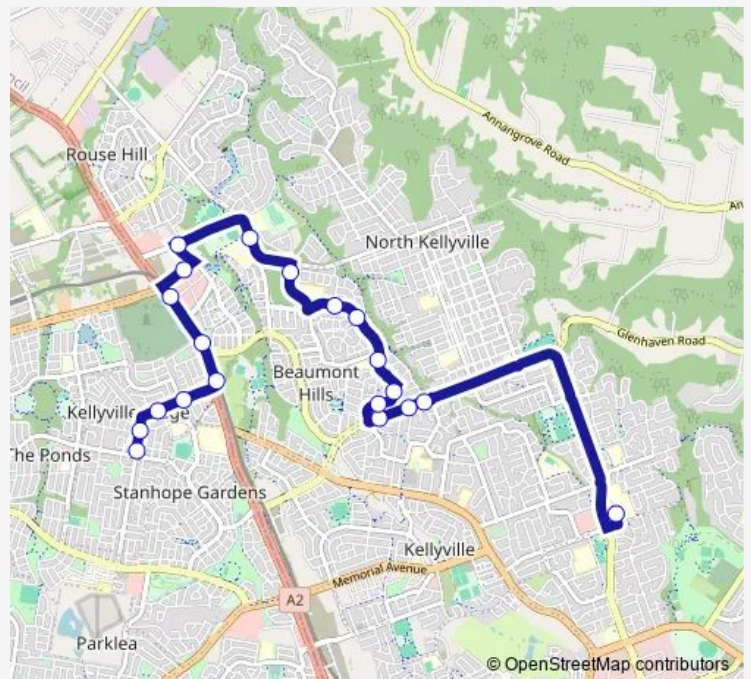

School Bus 3601 William Clarke College to Conrad Rd before Palace St

[Go to website](#)

**Direction**

William Clarke College, Morris Gr — Conrad Rd Before Palace St

20 stops

[Open route schedule](#)

- William Clarke College, Morris Gr
- Samantha Riley Dr At Redden Dr
- Samantha Riley Dr Before Poole Rd
- Samantha Riley Dr Before Redden Dr
- Brampton Dr Opp Stafford Way
- Brampton Dr Opp Iwan Pl
- Brampton Dr After Mayda Pl
- Brampton Dr Opp Farmer Cct
- Brampton Dr Opp Guardian Av
- Mungerie Rd Opp Guardian Av
- Rouse Hill High School, Withers Rd
- Commercial Rd At Caddies Bvd
- Rouse Hill Dr At Civic Way
- Rouse Hill Station, North West Twy
- Sanctuary, North West Twy
- Merriville, North West Twy
- Merriville Rd At Perfection Av
- Merriville Rd At Whitehall St
- Conrad Rd After Armour Av
- Conrad Rd Before Palace St

Route schedule

William Clarke College, Morris Gr — Conrad Rd Before Palace St

Monday	15:35
Tuesday	15:35
Wednesday	15:35
Thursday	15:35
Friday	15:35
Saturday	—
Sunday	—

Route info

Direction: William Clarke College, Morris Gr

Stops: 20

Trip Duration: 0 hour 35 min

3601 — William Clarke College to Conrad Rd before Palace St

3601 School Bus time schedules and route maps are available in an offline PDF at [busmaps.com](https://busmaps.com). Use the [busmaps.com](https://busmaps.com) website to see live bus times, train schedule or subway schedule, and step-by-step directions for all public transit in Parramatta

The schedule is provided in the local timezone. Times with "(+1)" indicate departures on the next day.

PDF file created on 2025-01-16

2024 BusMaps.com - All Rights Reserved