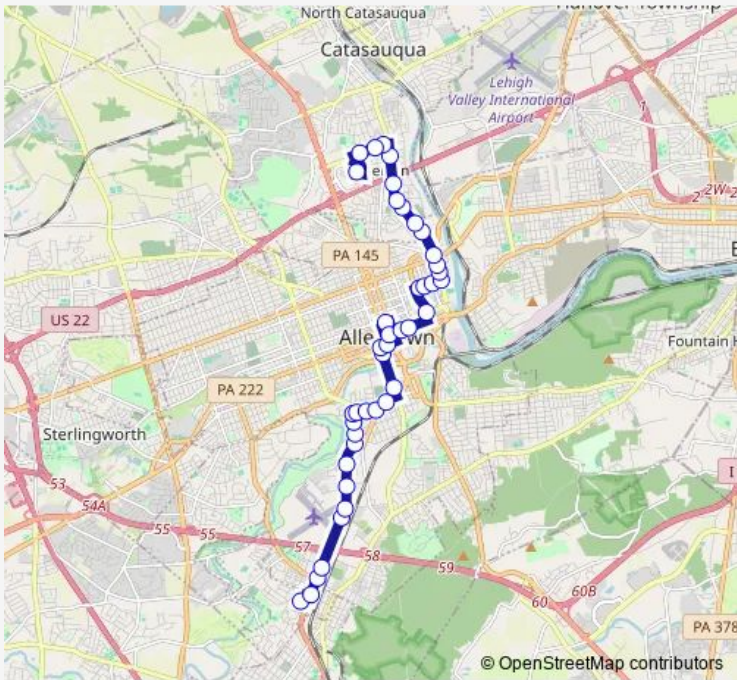

Bus 210 - Fullerton

[Go to website](#)

Direction
 LVM - Platform 2 — South Mall
 45 stops
[Open route schedule](#)

- LVM - Platform 2
- Grape at Jordon Eb
- Grape at 6th Eb
- Grape at 5th
- Grape at 3rd
- 3rd at Chestnut Sb
- 3rd at Park
- Fullerton at Pershing Sb
- Fullerton at Kimmett Sb
- Fullerton at Fairmont Sb
- Fullerton at Lincoln Sb
- Fullerton at Jordan
- Front at Tilghman Sb
- Front at Allen Sb
- Front at Liberty Sb
- Front at Gordon
- Gordon at Ridge Wb
- Gordon at 2nd Wb
- Gordon at 3rd Eb
- Linden at Race
- Linden at 4th

Route schedule
 LVM - Platform 2 — South Mall

Monday	06:20-18:20
Tuesday	06:20-18:20
Wednesday	06:20-18:20
Thursday	06:20-18:20
Friday	06:20-18:20
Saturday	06:20-17:20
Sunday	—

Route info
 Direction: LVM - Platform 2
 Stops: 45
 Trip Duration: 0 hour 43 min

210 - Fullerton BusMaps

Linden at 5th

ATC - Platform C

Linden at 8th

9th at Court

Jackson at 8th

8th at Pittston Sb

8th at Lehigh