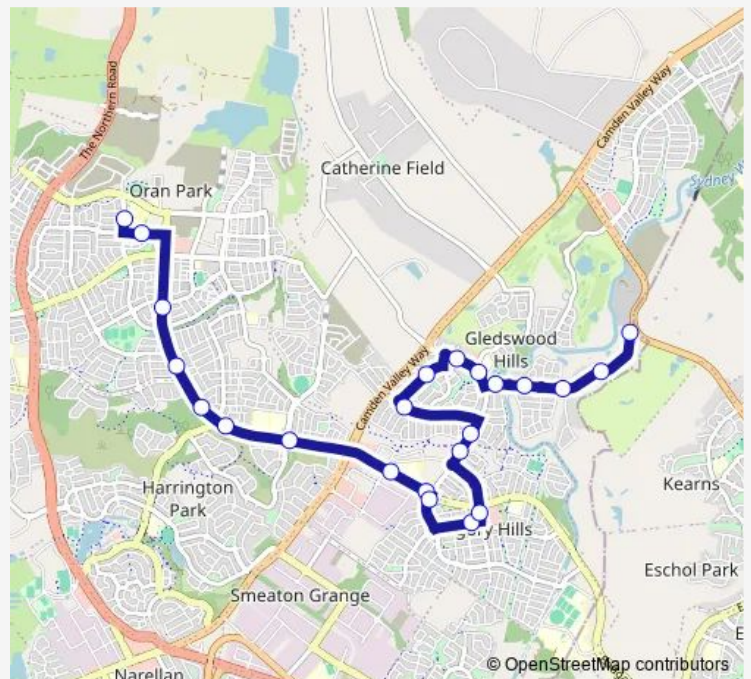

School Bus 6582 Oran Park PS to Gledswood Hills

[Go to website](#)

Direction

Oran Park Public School, South Cct — Gledswood Hills Rd Before Raby

23 stops

[Open route schedule](#)

- Oran Park Public School, South Cct
- Oran Park High School, Podium Way
- Oran Park Dr After Central Av
- Oran Park Dr Opp Dan Cleary Dr
- Oran Park, Oran Park Dr
- Oran Park Dr Opp Harrington Pkwy
- Oran Park Dr After Catherine Park Dr
- Gregory Hills Dr Opp Gregory Hills Hotel
- Gregory Hills Dr Before The Hermitage Way
- Donovan Bvd At Gregory Hills Dr
- Healy St Between Mckenzie Bvd
- Village Cct At Gregory Hills Dr
- The Hermitage Way At Digitaria Dr
- The Hermitage Way Opp Devlin Dr
- Fairbank Dr Before Lillydale Av
- Lillydale Av At Rochford Rd
- The Hermitage Way Opp The Country Club
- Gledswood Hills Public School, The Hermitage Way
- Gledswood Hills Dr (Gledswood Hills) Opp Barwick Link
- Gledswood Hills Rd Before Silvester Way
- Gledswood Hills Dr After Silvester Way

Route schedule

Oran Park Public School, South Cct — Gledswood Hills Rd Before Raby

Monday	15:27
Tuesday	15:27
Wednesday	15:27
Thursday	15:27
Friday	—
Saturday	—
Sunday	—

Route info

Direction: Oran Park Public School, South Cct

Stops: 23

Trip Duration: 0 hour 31 min

6582 — Oran Park PS to Gledswood Hills

Gledswood Hills Dr After Serenity Cct

Gledswood Hills Rd Before Raby

6582 School Bus time schedules and route maps are available in an offline PDF at busmaps.com. Use the busmaps.com website to see live bus times, train schedule or subway schedule, and step-by-step directions for all public transit in Liverpool