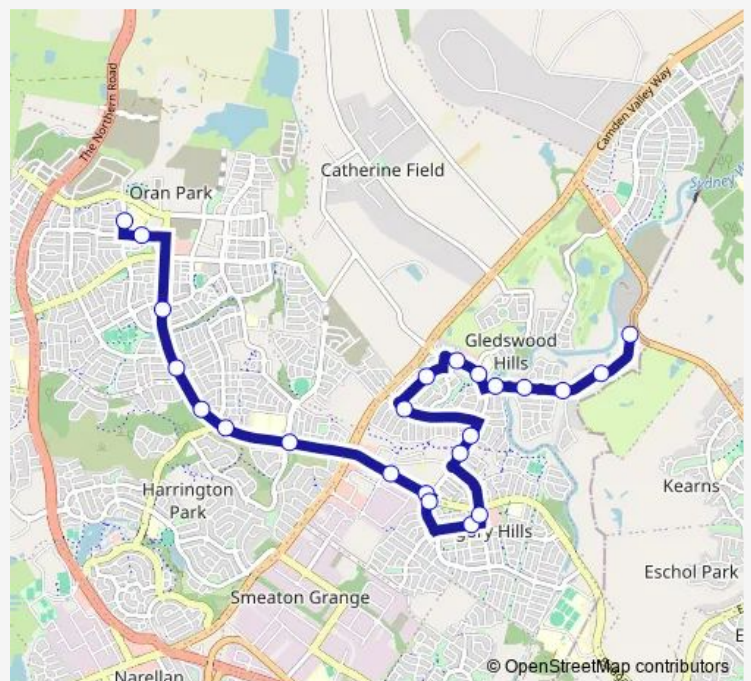

School Bus 6582 Oran Park PS to Gledswood Hills

[Go to website](#)

Direction

Oran Park Public School, South Cct — Gledswood Hills Rd Before Raby

23 stops

[Open route schedule](#)

- Oran Park Public School, South Cct
- Oran Park High School, Podium Way
- Oran Park Dr After Central Av
- Oran Park Dr Opp Dan Cleary Dr
- Oran Park, Oran Park Dr
- Oran Park Dr Opp Harrington Pkwy
- Oran Park Dr After Catherine Park Dr
- Gregory Hills Dr Opp Gregory Hills Hotel
- Gregory Hills Dr Before The Hermitage Way
- Donovan Bvd At Gregory Hills Dr
- Healy St Between Mckenzie Bvd
- Village Cct At Gregory Hills Dr
- The Hermitage Way At Digitaria Dr
- The Hermitage Way Opp Devlin Dr
- Fairbank Dr Before Lillydale Av
- Lillydale Av At Rochford Rd
- The Hermitage Way Opp The Country Club
- Gledswood Hills Public School, The Hermitage Way
- Gledswood Hills Dr (Gledswood Hills) Opp Barwick Link
- Gledswood Hills Rd Before Silvester Way
- Gledswood Hills Dr After Silvester Way

Route schedule

Oran Park Public School, South Cct — Gledswood Hills Rd Before Raby

Monday	15:27
Tuesday	15:27
Wednesday	15:27
Thursday	15:27
Friday	15:27
Saturday	—
Sunday	—

Route info

Direction: Oran Park Public School, South Cct

Stops: 23

Trip Duration: 0 hour 31 min

6582 — Oran Park PS to Gledswood Hills

Gledswood Hills Dr After Serenity Cct

Gledswood Hills Rd Before Raby

6582 School Bus time schedules and route maps are available in an offline PDF at busmaps.com. Use the busmaps.com website to see live bus times, train schedule or subway schedule, and step-by-step directions for all public transit in Liverpool