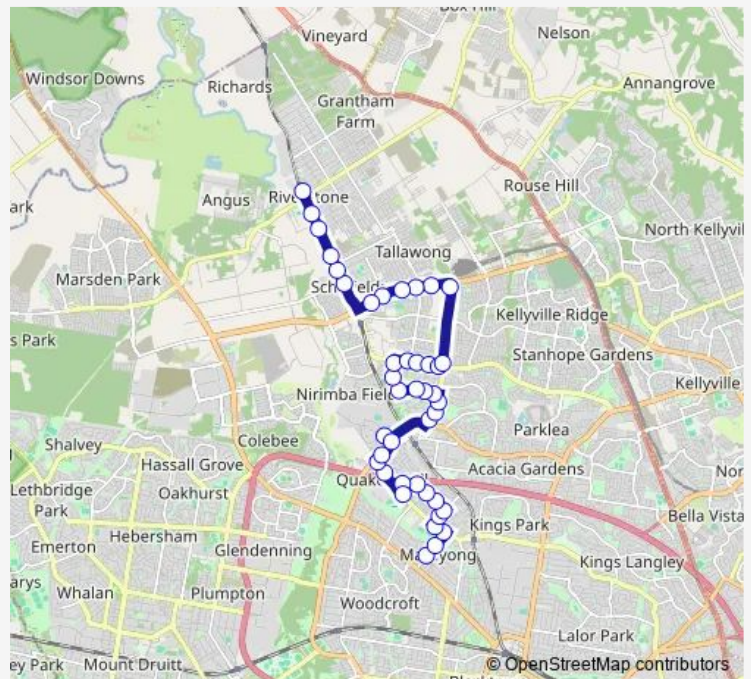

School Bus 6582 St Andrews Senior Campus to Riverstone Station

[Go to website](#)

Direction

St Andrews College, Breakfast Rd — Riverstone Station, Riverstone Pde

42 stops

[Open route schedule](#)

- St Andrews College, Breakfast Rd
- St Andrews Primary School, Breakfast Rd
- Quakers Rd At Benalla Cres
- Quakers Rd Opp Arnott Rd
- Arnott Rd At Ottley St
- Arnott Rd Before Warrimoo Dr
- Warrimoo Dr Opp Dubbo St
- Warrimoo Dr Opp Kolodong Dr
- Warrimoo Dr Before Chaplin Cres
- Chaplin Cres Before Medlow Dr
- Quakers Hill Public School, Medlow Drive
- Quakers Rd Before Riley Pl
- Quakers Rd At Elwood Cres
- Quakers Hill Pkwy After Quakers Rd
- Wyndham College, Nirimba Campus, Eastern Rd
- Quakers Hill Pkwy After Eastern Rd
- Quakers Hill Park, Hambledon Rd
- Hambledon Rd After Walker St
- Quakers Hillside Care Community, Hambledon Rd
- Bali Dr After Hambledon Rd

Route schedule

St Andrews College, Breakfast Rd — Riverstone Station, Riverstone Pde

Monday	15:15
Tuesday	15:15
Wednesday	15:15
Thursday	15:15
Friday	15:15
Saturday	—
Sunday	—

Route info

Direction: St Andrews College, Breakfast Rd

Stops: 42

Trip Duration: 0 hour 45 min

6582 — St Andrews Senior Campus to Riverstone Station

Bali Dr After Walker St
Bali Dr Opp Hambledon Public School
Walker St Opp Bali Dr
Walker St Opp Gracelands Dr
Walker St After Seldon St
Burdekin Rd At Alex Av
Burdekin Rd Opp Jocelyn Bvd
Burdekin Rd At Eucra St
Burdekin Rd Before Hambledon Rd
Hambledon Rd After Burdekin Rd
Hambledon Rd Before Schofields Rd
Schofields Rd Before Alex Av
Schofields Rd After Alex Av
Schofields Rd Opp Schofields Farm Rd
Schofields Rd After Junction Rd
Schofields Rd Before Railway Tce
Railway Tce Opp Station St
Railway Tce Opp St Albans Rd
Railway Tce Opp Kensington Park Rd
Railway Tce Opp Gladstone Pde
Railway Tce Opp Hunter St
Riverstone Station, Riverstone Pde