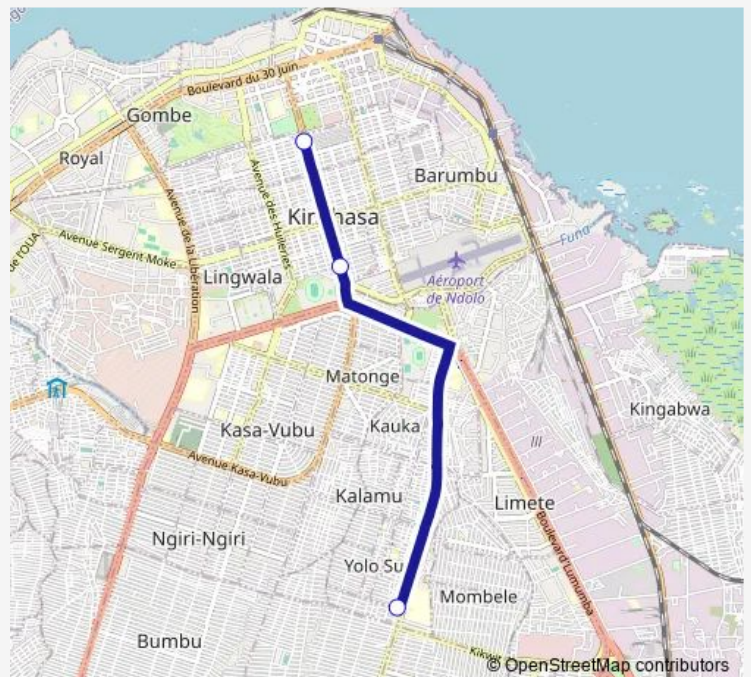

Saturday —

Sunday —

Route info

Direction: unknown

Stops: 3

Trip Duration: 0 hour 34 min

■ Yolo Ezo_ TO _ Zando

Direction

unknown — unknown

6 stops

[Open route schedule](#)

unknown

unknown

unknown

unknown

unknown

unknown

Route schedule

unknown — unknown

Monday 16:55

Tuesday 16:55

Wednesday 16:55

Thursday 16:55

Friday 16:55