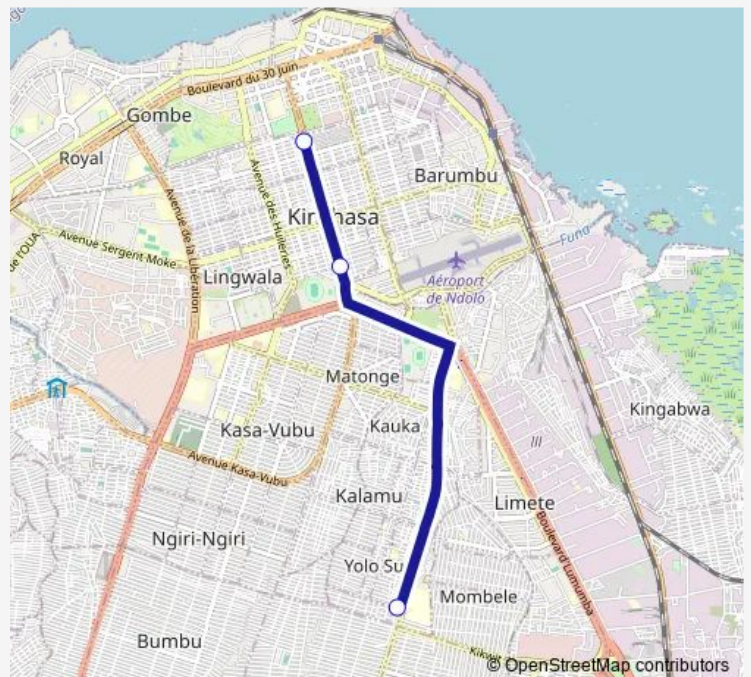

Saturday —

Sunday —

Route info

Direction: unknown

Stops: 3

Trip Duration: 0 hour 34 min

■ Yolo Ezo_ TO _ Zando

Direction

unknown — unknown

6 stops

[Open route schedule](#)

unknown

unknown

unknown

unknown

unknown

unknown

Route schedule

unknown — unknown

Monday 16:55

Tuesday 16:55

Wednesday 16:55

Thursday 16:55

Friday 16:55