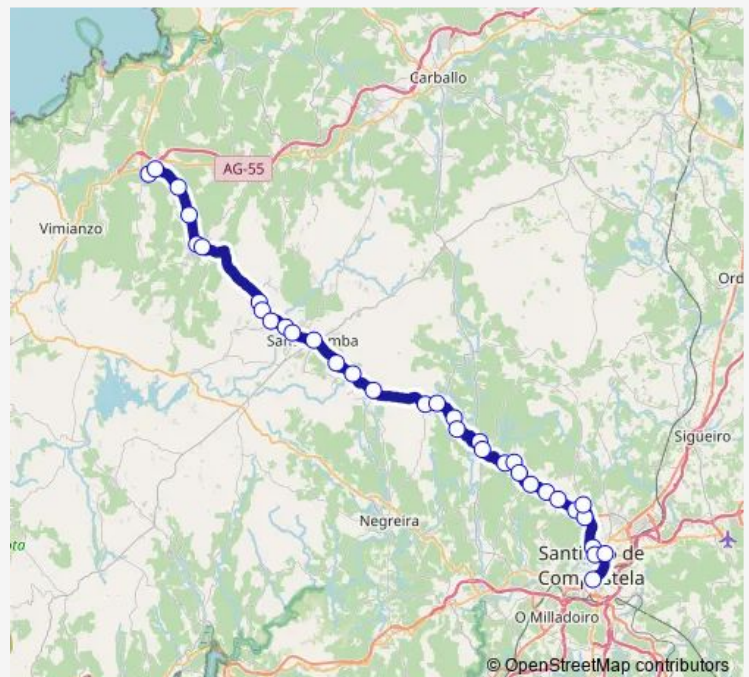

Thursday —

Friday —

Saturday 14:15

Sunday 09:00-16:15

Route info

Direction: Santiago E.I.

Stops: 34

Trip Duration: 1 hour 16 min

XG811012 — Baio-Santiago E.I.

BusMaps

Ser-Salgueiroas

Santa Comba

Santa Catalina

A Ponte

Antes

Arantón

Rosende

As Travesas

Arantón

Antes

A Ponte

Santa Catalina

Santa Comba

Ser-Salgueiros

Saturday

09:40

Sunday

10:55-18:40

Route info

Direction: Baio

Stops: 34

Trip Duration: 1 hour 16 min