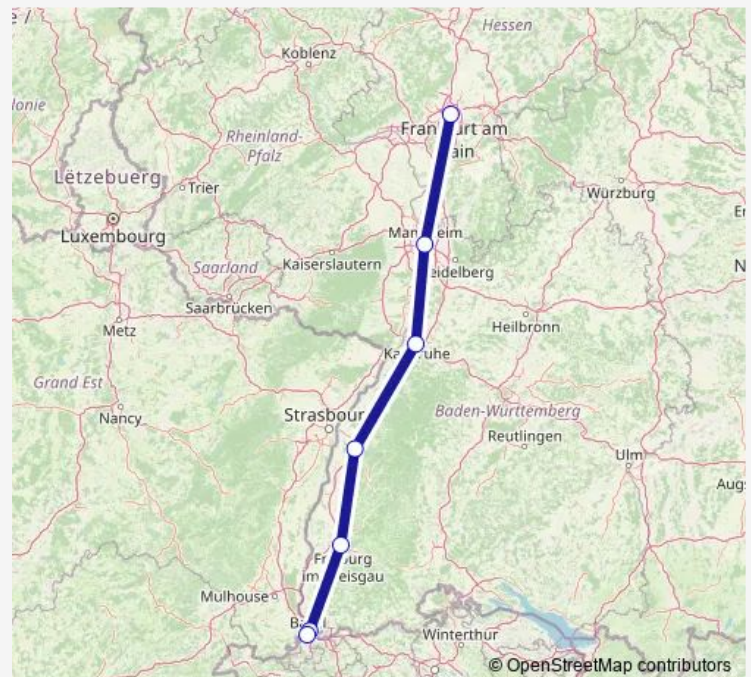

Rail ICE 5

[Go to website](#)

Direction

Frankfurt(Main)Hbf — Basel Sbb

7 stops

[Open route schedule](#)

Frankfurt(Main)Hbf

Mannheim Hbf

Karlsruhe Hbf

Offenburg

Freiburg(Breisgau) Hbf

Basel Bad Bf

Basel Sbb

Route schedule

Frankfurt(Main)Hbf — Basel Sbb

Monday 06:48

Tuesday 06:48

Wednesday 06:48

Thursday 06:48

Friday 06:48

Saturday 06:48

Sunday —

Route info

Direction: Frankfurt(Main)Hbf

Stops: 7

Trip Duration: 2 hour 59 min

ICE 5

ICE 5 Rail time schedules and route maps are available in an offline PDF at busmaps.com. Use the busmaps.com website to see live bus times, train schedule or subway schedule, and step-by-step directions for all public transit in Basel