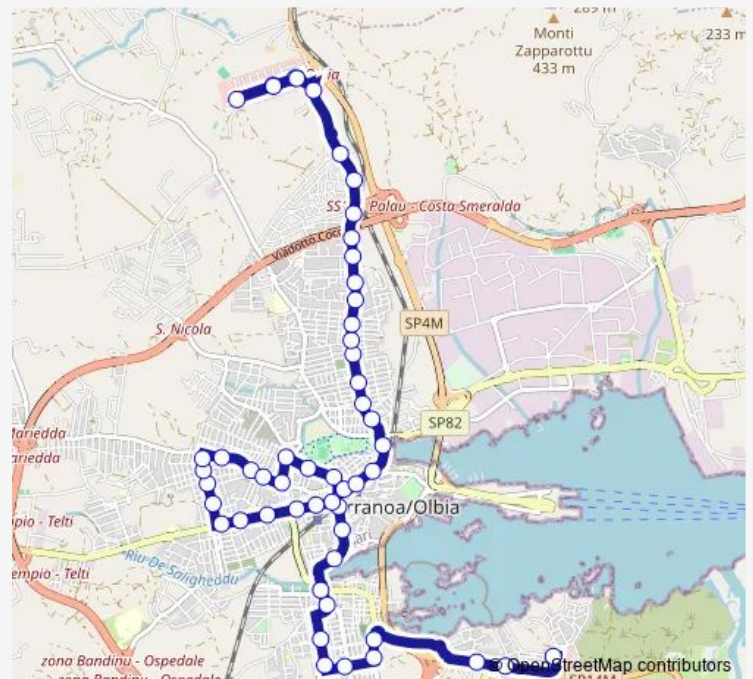

Fronte Aspo

Route schedule

Basa — Fronte Aspo

| | |
|-----------|-------------|
| Monday | 13:40-21:20 |
| Tuesday | 13:40-21:20 |
| Wednesday | 13:40-21:20 |
| Thursday | 13:40-21:20 |
| Friday | 13:40-21:20 |
| Saturday | 13:40-21:20 |
| Sunday | 21:00 |

Route info

Direction: Basa

Stops: 19

Trip Duration: 0 hour 9 min

01 — Sa Marinedda - Basa

Direction

Sa Marinedda — Basa

53 stops