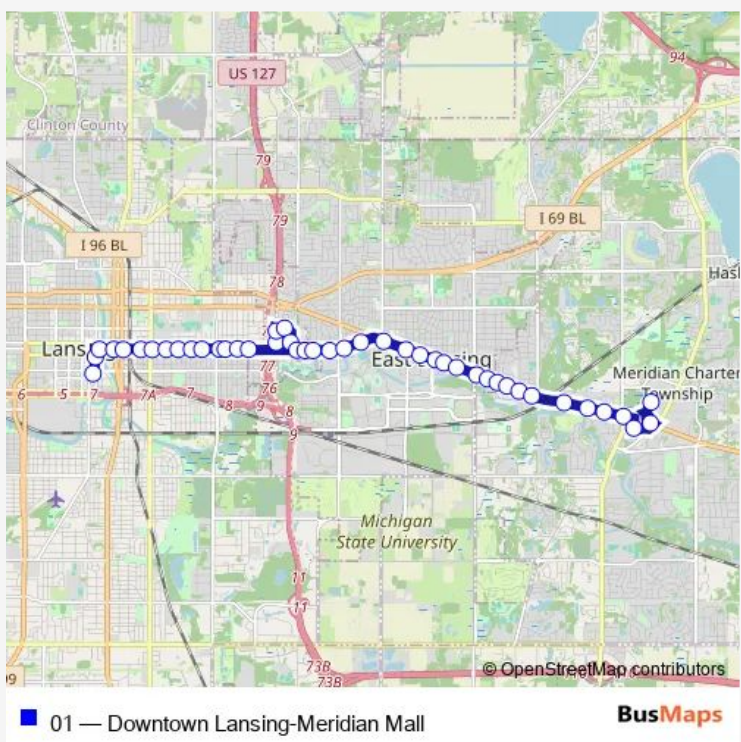

Bus 01 Downtown Lansing-Meridian Mall

[Go to website](#)

Direction
 Cata Trans Center — Meridian Mall
 44 stops
[Open route schedule](#)

- Cata Trans Center
- NBD Grand Ave before E Allegan St
- EBD Michigan past Grand Ave
- EBD Michigan past Cedar St
- EBD Michigan past Larch St
- EBD Michigan after S Hosmer St
- EBD Michigan past Pennsylvania
- EBD Michigan past Jones St
- EBD Michigan past Holmes St
- EBD Michigan past Lathrop St
- EBD Michigan past Sheperd St
- EBD Michigan past Clemens Ave
- EBD Michigan before S Magnolia Av
- EBD Michigan past Foster Ave
- EBD Michigan past Mifflin Ave
- NBD Clippert St past E Michigan
- NBD Clippert past Vine
- EBD Frandor Center
- SBD Morgan before Michigan
- EBD Michigan past Morgan
- EBD Michigan Ave past Friendship Cl

Route schedule
 Cata Trans Center — Meridian Mall

Monday	06:10-22:20
Tuesday	06:10-22:20
Wednesday	06:10-22:20
Thursday	06:10-02:20 ⁺¹
Friday	03:00-02:20 ⁺¹
Saturday	03:00-02:20 ⁺¹
Sunday	03:00-18:30

Route info
 Direction: Cata Trans Center
 Stops: 44
 Trip Duration: 0 hour 36 min

EBD Michigan past Highland Ave

EBD Michigan past Brody Rd W

EBD Michigan past Harrison Rd

EBD Michigan Ave before Delta St

EBD Gr. River past Abbot Rd

EBD Gr. River Ave past Division St

EBD Gr. River Ave past Farm Lane

EBD Gr. River Ave past Bogue St

EBD Gr. River Ave past River St

EBD Gr. River Ave before Spartan Av

EBD Gr. River Ave past S Hagadorn

EBD Gr. River Ave at Maplewood Dr

EBD Gr. River past Brookfield

EBD Grand River between Northwind D