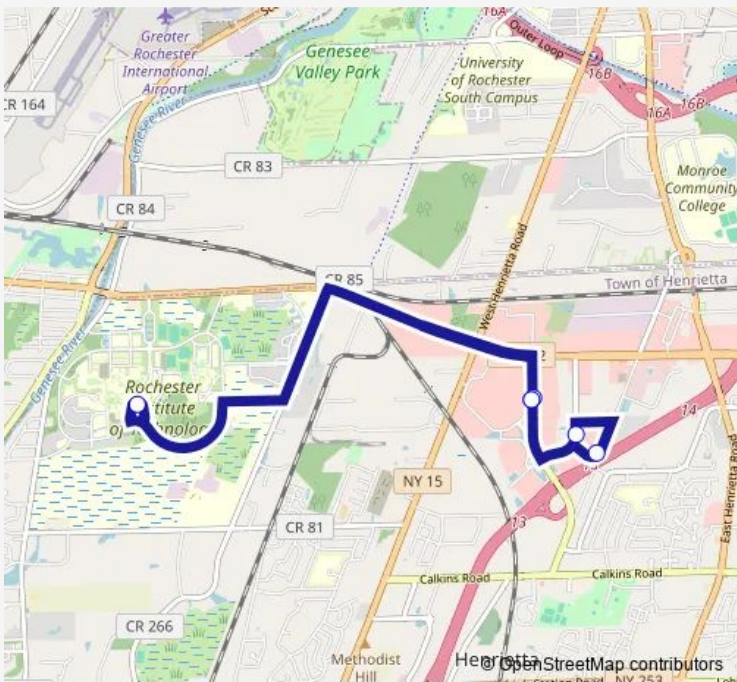

Bus 01 Off Campus Express

[Go to website](#)

Direction
 Hylan Drive West Connection — Hylan Drive West Connection

6 stops

[Open route schedule](#)

- Hylan Drive West Connection
- Marketplace Drive at Walmart
- Clay Rd at Walmart
- Hylan Drive East Connection
- Gleason Circle
- Hylan Drive West Connection

Route schedule

Hylan Drive West Connection — Hylan Drive West Connection

Monday	06:55-22:55
Tuesday	06:55-22:55
Wednesday	06:55-22:55
Thursday	06:55-22:55
Friday	06:55-22:55
Saturday	—
Sunday	—

Route info

Direction: Hylan Drive West Connection

Stops: 6

Trip Duration: 0 hour 25 min

01 Bus time schedules and route maps are available in an offline PDF at busmaps.com. Use the busmaps.com website to see live bus times, train schedule or subway schedule, and step-by-step directions for all public transit in Rochester