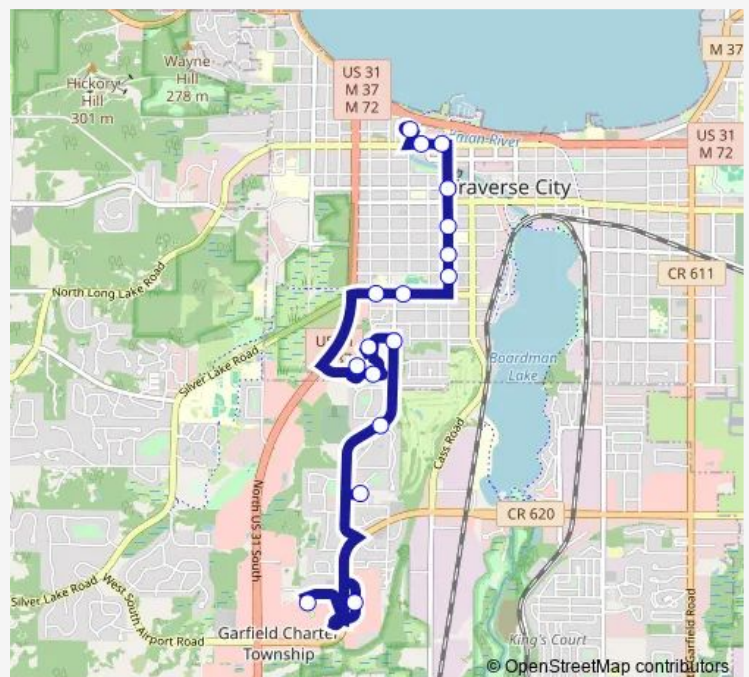

Veterans Dr. at Vista Park

Albany St. at Metro Fire Station

GT Crossing

Grand Traverse Mall North Entrance

### Route schedule

Hall St. Transfer Station- Route 1 — Grand Traverse Mall North Entrance

Monday 06:00-20:30

Tuesday 06:00-20:30

Wednesday 06:00-20:30

Thursday 06:00-20:30

Friday 06:00-20:30

Saturday 09:30-17:30

### Route info

Direction: Hall St. Transfer Station- Route 1

Stops: 16

Trip Duration: 0 hour 21 min

## Route schedule

Grand Traverse Mall North Entrance — Hall St. Transfer Station- Route 1

Monday	06:00-20:00
Tuesday	06:00-20:00
Wednesday	06:00-20:00
Thursday	06:00-20:00
Friday	06:00-20:00
Saturday	09:00-17:00
Sunday	—