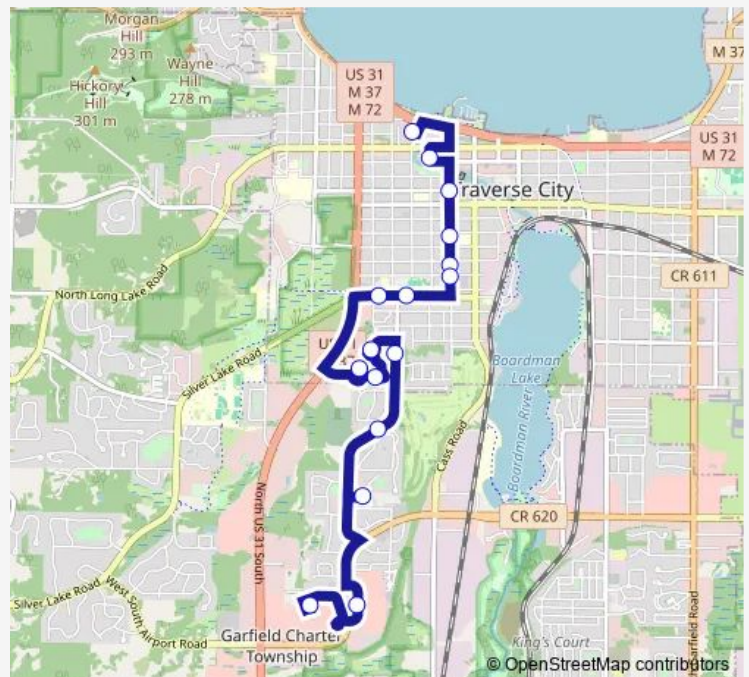

Bay Hill Office

Veterans Dr. at Bay Hill Dr.

Veterans Dr. at Vista Park

Albany St. at Metro Fire Station

GT Crossing

Grand Traverse Mall North Entrance

Route schedule

Hall St. Transfer Station- Route 1 — Grand Traverse Mall North Entrance

Monday 06:00-20:30

Tuesday 06:00-20:30

Wednesday 06:00-20:30

Thursday 06:00-20:30

Friday 06:00-20:30

Saturday 09:30-17:30

Sunday —

Route info

Direction: Hall St. Transfer Station- Route 1

Stops: 16

Trip Duration: 0 hour 21 min

01 — 01 Downtown to GT Mall

Direction

Grand Traverse Mall North Entrance — Hall St. Transfer Station- Route 1

17 stops

[Open route schedule](#)

W Front at Pine St

Hall St. Transfer Station- Route 1

Route schedule

Grand Traverse Mall North Entrance — Hall St. Transfer Station- Route 1

Monday	06:00-20:00
Tuesday	06:00-20:00
Wednesday	06:00-20:00
Thursday	06:00-20:00
Friday	06:00-20:00
Saturday	09:00-17:00
Sunday	—