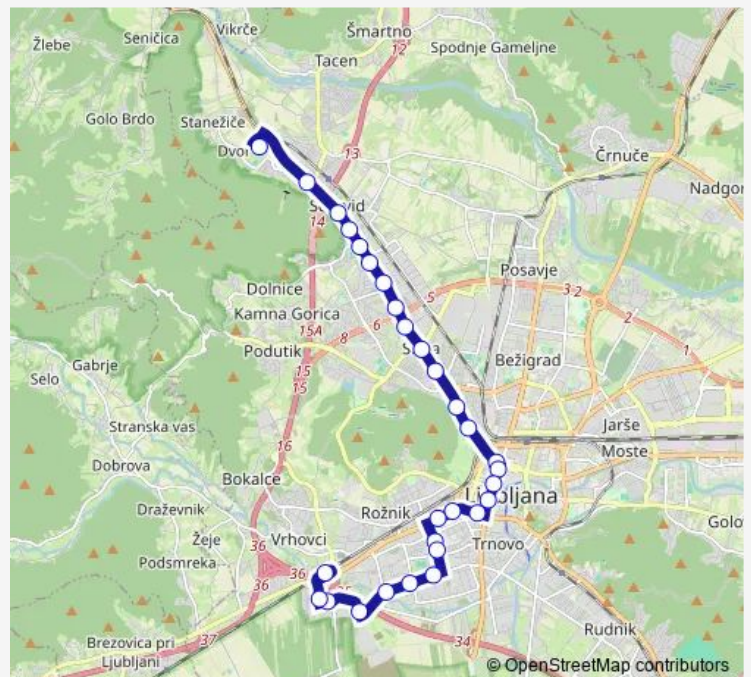

### Route schedule

D. Most P+R — Stanežiče P+R

Monday 04:55-22:58

Tuesday 04:55-22:58

Wednesday 04:55-22:58

Thursday 04:55-22:58

Friday 04:55-22:58

Saturday 04:58-22:58

### Route info

Direction: D. Most P+R

Stops: 29

Trip Duration: 0 hour 39 min

01

BusMaps

Kompas

Dravlje

## Route info

Direction: Stanežiče P+R

Stops: 29

Trip Duration: 0 hour 47 min

Mestni log

Cesta v Gorice

Zgornji log

D. Most P+R