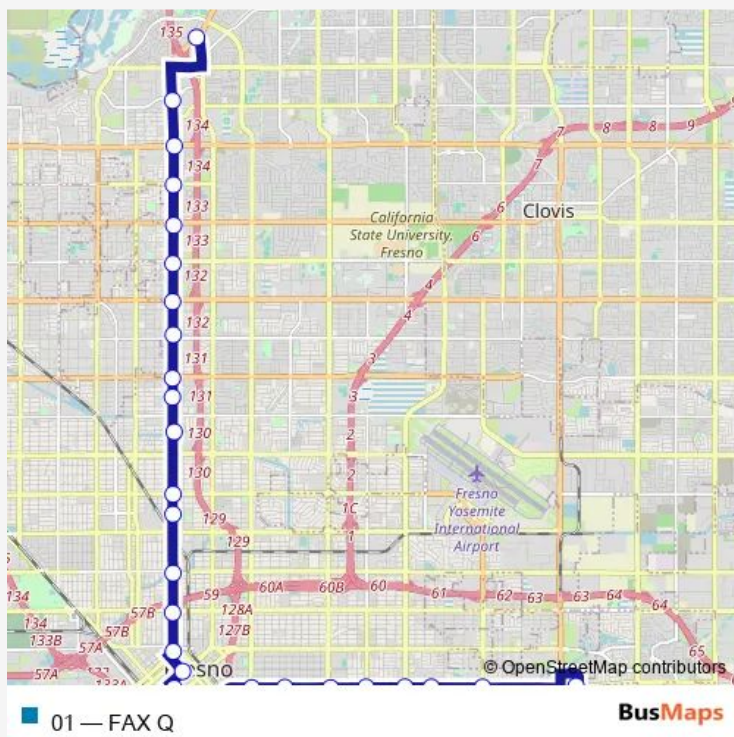

Bullard Station

Barstow Station

Shaw Station

Gettysburg Station

Ashlan Station

Griffith Station

Manchester Transit Center

Clinton Station

Weldon Station

Olive Station

Belmont Station

Divisadero Station

Fresno Street Station

Van Ness Station

M Street Station

First Street Station

Saturday 06:35-23:22

Sunday 06:35-18:26

Route info

Direction: Woodward Station

Stops: 27

Trip Duration: 1 hour 8 min

Cedar Station

Maple Station

Chestnut Station

Willow Station

Peach Station

Clovis Station

Direction

Clovis Station — Woodward Station

27 stops

[Open route schedule](#)