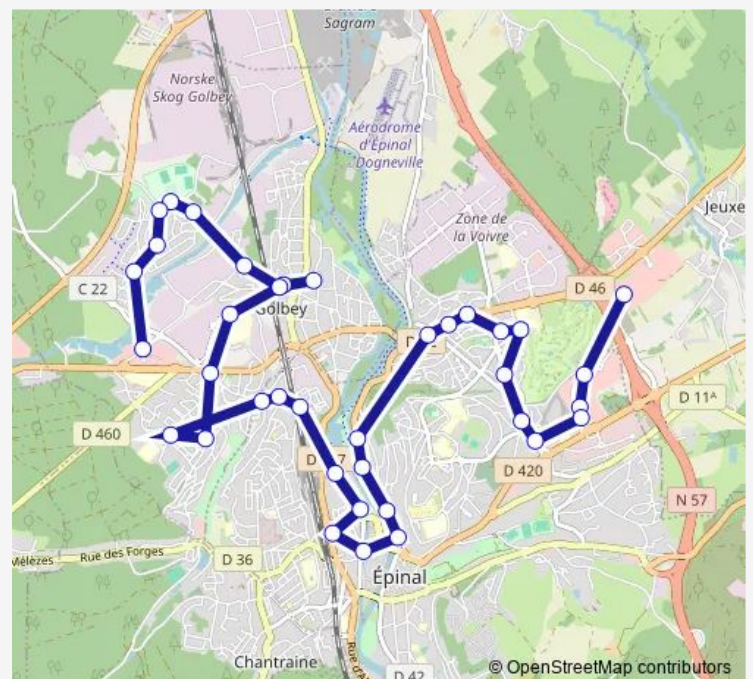

### Route schedule

Jeuxey Bourg — Golbey Centre Commercial

Monday 08:02-19:03

Tuesday 08:02-19:03

Wednesday 08:02-19:03

Thursday 08:02-19:03

Friday 08:02-19:03

Saturday 08:02-19:03

### Route info

Direction: Jeuxey Bourg

Stops: 34

Trip Duration: 0 hour 57 min

01 — Golbey Jeuxey

La Fontaine

Grandrupt

Maison Départementale