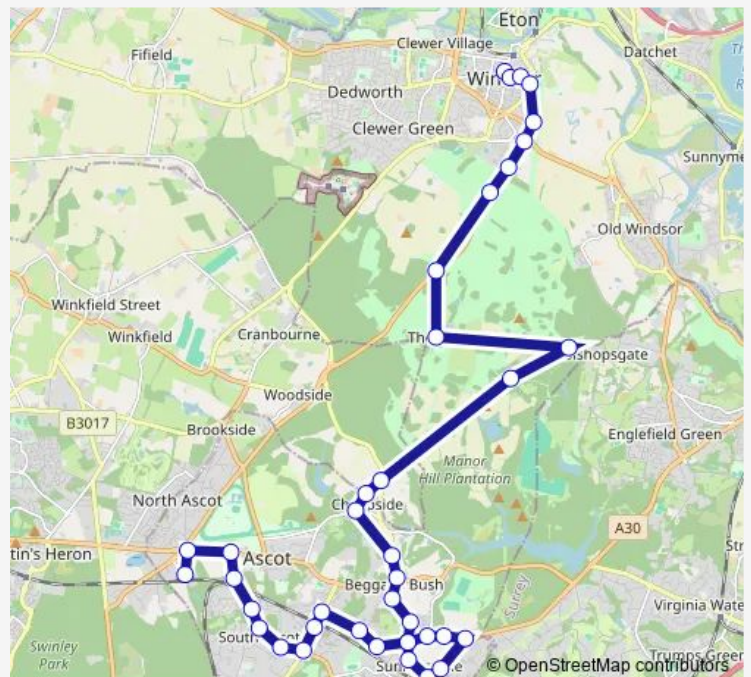

### Route schedule

Charles Street — Heatherwood Hospital New Wing

Monday 06:56-18:00

Tuesday 06:56-18:00

Wednesday 06:56-18:00

Thursday 06:56-18:00

Friday 06:56-18:00

Saturday 06:58-18:00

### Route info

Direction: Charles Street

Stops: 39

Trip Duration: 0 hour 44 min

01 — Ascot - Windsor

Broomhall Lane

Chobham Road

Herne Place