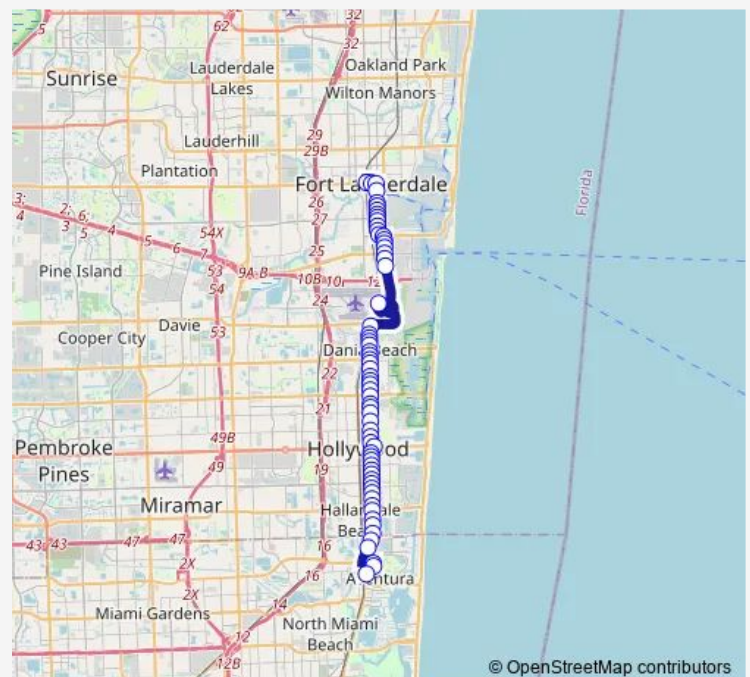

Southeast 3rd Avenue/Davie Boulevard (North)

Southeast 3rd Avenue/Davie Boulevard (South)

Southeast 3rd Avenue/Southeast 14th Street

Southeast 3rd Avenue/Southeast 16th Street - (Broward Health Medical Center)

Southeast 17th Street/Southeast 3rd Avenue

Southeast 17th Street/US 1 (West)

US 1/Southeast 18th Court

US 1/Southeast 19th Street

US 1/Southeast 21st Street

US 1/State Road 84

US 1/Southeast 26th Street

US 1/Southeast 30th Street

Saturday 05:00-23:50

Sunday 05:45-21:35

Route info

Direction: Central Terminal Bay B1 - Route 10

Stops: 65

Trip Duration: 1 hour 14 min

01 — Us 1 Local

US 1/Griffin Road

US 1/Old Griffin Road

US 1/Northwest 3rd Street

US 1/Northwest 2nd Street

US 1/Northwest 1st Street

US 1/Dania Beach Boulevard

US 1/Southwest 1st Street - (Stirling Road)

US 1/Stirling Road

US 1/Southwest 3rd Street