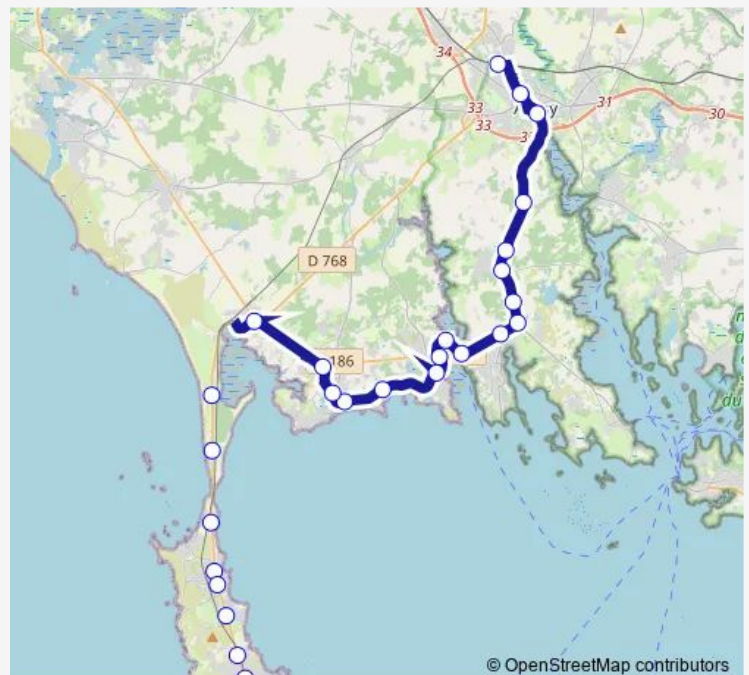

Saint Julien

Gare Maritime Port Maria

Gare Sncf

## Route info

Direction: Gare Sncf

Stops: 15

Trip Duration: 1 hour 5 min

© OpenStreetMap contributors