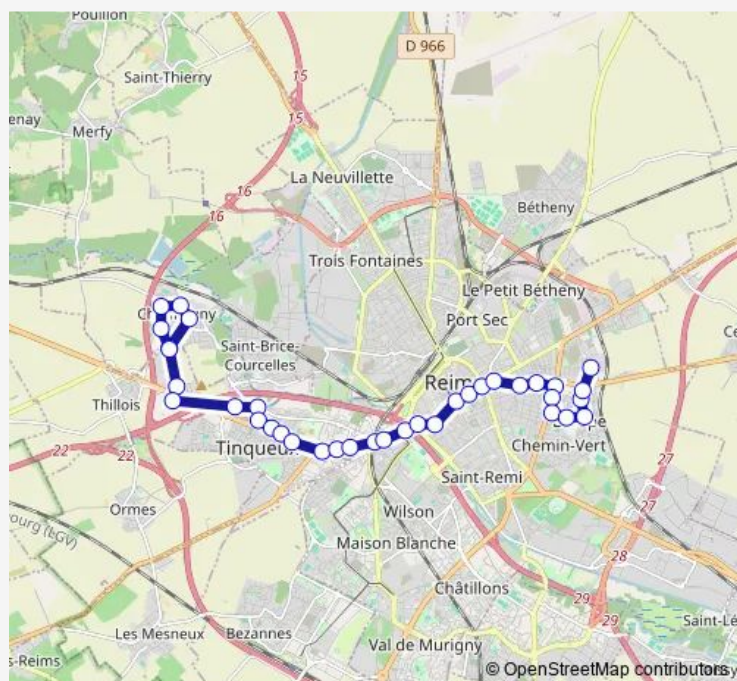

### Route schedule

Millesime — Europe

Monday —

Tuesday —

Wednesday —

Thursday —

Friday —

Saturday —

### Route info

Direction: Millesime

Stops: 30

Trip Duration: 0 hour 35 min

Ferry

Strasbourg

Dauphinot

Barbusse