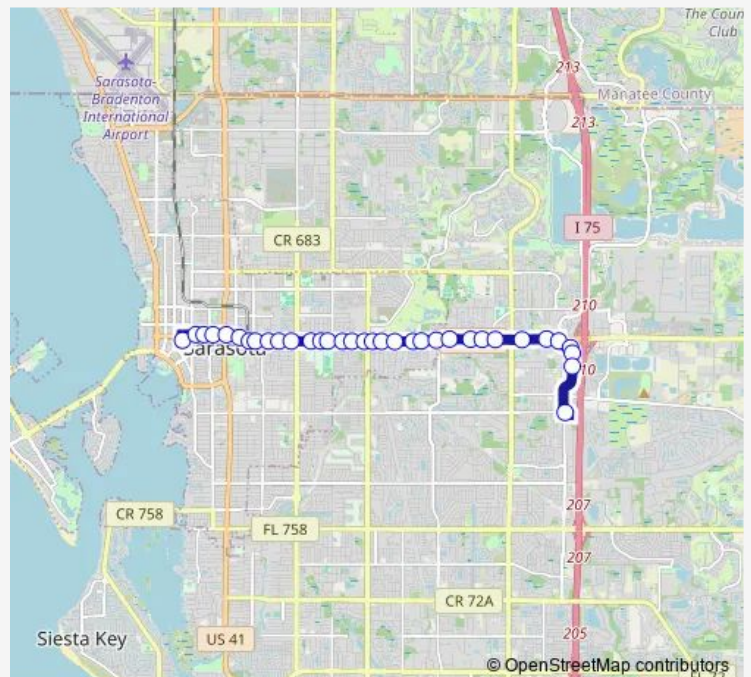

Fruitville RD @ N Pompano Ave

Fruitville RD @ N Lockwood Ridge Rd

Fruitville RD @ Signal Pointe Cir

Fruitville RD @ Signal Pointe CIR Fs

Fruitville RD @ Beneva Rd

Fruitville RD @ Maggie Ln

Fruitville RD @ Horton Cir

Fruitville RD @ Midwest Pkwy

Fruitville RD @ Mimosa Dr

### Route schedule

Downtown Transfer Station — Cattlemen Transit Station

Monday 05:20-19:20

Tuesday 05:20-19:20

Wednesday 05:20-19:20

Thursday 05:20-19:20

Friday 05:20-19:20

Saturday 05:20-19:20

### Route info

Direction: Downtown Transfer Station

Stops: 34

Trip Duration: 0 hour 24 min

01 — Downtown/Fruitville/Cattlemen

Fruitville RD @ Dade Ave

Fruitville RD @ McIntosh Rd

Fruitville RD @ Tree Rd