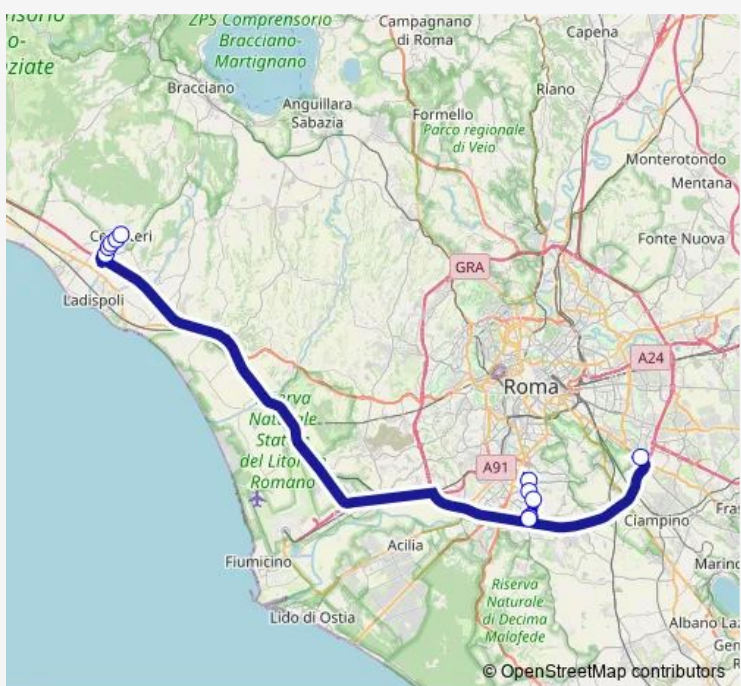

**Bus Roma Anagnina - Cerveteri # Aa601d**

[Go to website](#)

**Direction**  
 Roma | Anagnina (Metro A) # f3583 — Cerveteri | Piazza Moro # f5935  
 11 stops  
[Open route schedule](#)

- Roma | Anagnina (Metro A) # f3583
- Roma | Via Laurentina (Tor Pagnotta) # f12698
- Roma | Laurentina (Metro B) # f2693
- Roma | Via Laurentina Viale Umanesimo # f12608
- Roma | Via Laurentina Viale Esercito # f12609
- Roma | Via Laurentina (Tor Pagnotta) # f12610
- Cerveteri | Via Settevene Palo Via Chirieletti # f5931
- Cerveteri | Via Settevene Palo Via Morelli # f5932
- Cerveteri | Via Settevene Palo Via Font. Morella # f5933
- Cerveteri | Via Settevene Palo Via Lazio # f5934
- Cerveteri | Piazza Moro # f5935

**Route schedule**  
 Roma | Anagnina (Metro A) # f3583 — Cerveteri | Piazza Moro # f5935

Monday	18:00
Tuesday	18:00
Wednesday	18:00
Thursday	18:00
Friday	18:00
Saturday	—
Sunday	—

**Route info**  
 Direction: Roma | Anagnina (Metro A) # f3583  
 Stops: 11  
 Trip Duration: 1 hour 30 min

Bus time schedules and route maps are available in an offline PDF at [busmaps.com](https://busmaps.com). Use the [busmaps.com](https://busmaps.com) website to see live bus times, train schedule or subway schedule, and step-by-step directions for all public transit in Rome

The schedule is provided in the local timezone. Times with "(+1)" indicate departures on the next day.

PDF file created on 2025-01-16

2024 BusMaps.com - All Rights Reserved