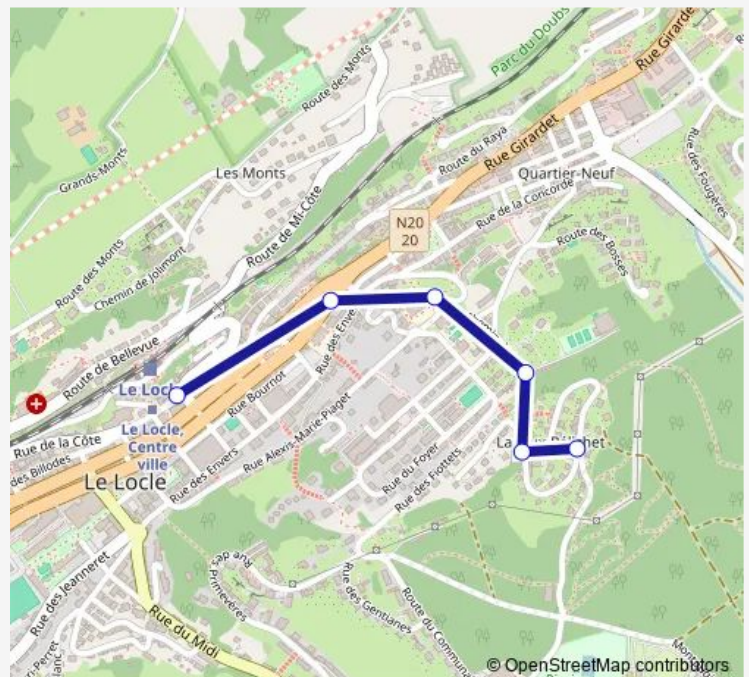

Direction

Le Locle, Centenaire — Le Locle, gare/centre ville

4 stops

[Open route schedule](#)

Le Locle, Centenaire

Le Locle, Tennis

Le Locle, Marie-Anne Calame

Le Locle, gare/centre ville

Route schedule

Le Locle, Centenaire — Le Locle, gare/centre ville

Monday 08:55

Tuesday 08:55

Wednesday 08:55

Thursday 08:55

Friday 08:55

Saturday —

Sunday —

Route info

Direction: Le Locle, Centenaire

Stops: 4

Trip Duration: 0 hour 4 min

Direction

Le Locle, gare/centre ville — Le Locle, Centenaire

6 stops

Route info

Direction: Le Locle, gare/centre ville

Stops: 6

Trip Duration: 0 hour 5 min

Direction

Le Locle, Centenaire — Le Locle, gare/centre ville

4 stops

[Open route schedule](#)