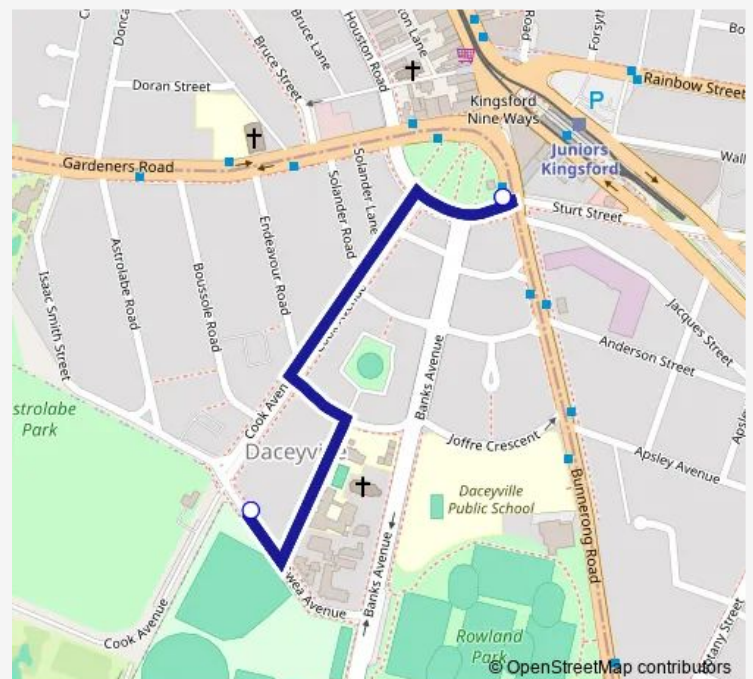

Bus 342 Kingsford to Daceyville

[Go to website](#)

Direction

Dacey Gardens, Gardeners Rd — Gwea Av After Cook Av

2 stops

[Open route schedule](#)

Dacey Gardens, Gardeners Rd

Gwea Av After Cook Av

Route schedule

Dacey Gardens, Gardeners Rd — Gwea Av After Cook Av

Monday	14:10
Tuesday	14:10-14:20
Wednesday	14:10-14:20
Thursday	14:10-14:20
Friday	14:10-14:20
Saturday	—
Sunday	—

Route info

Direction: Dacey Gardens, Gardeners Rd

Stops: 2

Trip Duration: 0 hour 4 min

342 — Kingsford to Daceyville

Direction

Gwea Av After Cook Av — Dacey Gardens, Bunnerong Rd

2 stops

[Open route schedule](#)

Gwea Av After Cook Av

Route info

Direction: Gwea Av After Cook Av

Stops: 2

Trip Duration: 0 hour 4 min

342 Bus time schedules and route maps are available in an offline PDF at busmaps.com. Use the busmaps.com website to see live bus times, train schedule or subway schedule, and step-by-step directions for all public transit in Sydney