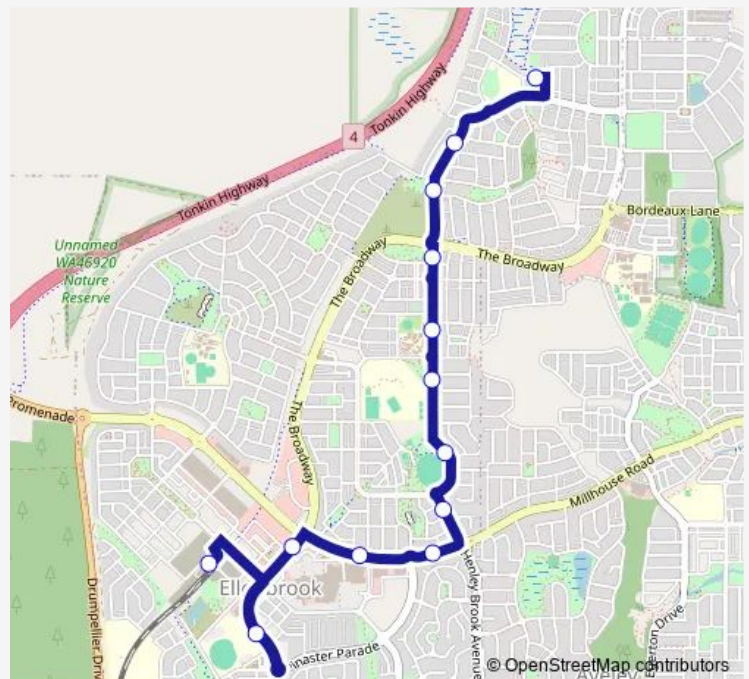

The Promenade After Pinaster Pde

Henley Brook Av After Mallina Wy

Westgrove Dr After Rainsby Cr

Westgrove Dr After Nychum Pass

Westgrove Dr Opposite Oban Wy

Westgrove Dr Before The Broadway

Elmridge Pwy Before Farmaner Pwy

Elmridge Pwy Before Jervis Dr

Wyara Link After Brigalow Bend

### Route schedule

Ellenbrook Stn Stand 3 — Wyara Link After Brigalow Bend

Monday 07:27-20:44

Tuesday 07:27-20:44

Wednesday 07:27-20:44

Thursday 07:27-20:44

Friday 07:27-20:44

Saturday 07:45-19:45

## Direction

Wyara Link After Brigalow Bend — Ellenbrook Stn Stand 12

13 stops

[Open route schedule](#)

Wyara Link After Brigalow Bend

Elmridge Pwy After Jervis Dr

Elmridge Pwy After Redstone Trl

Westgrove Dr After The Broadway