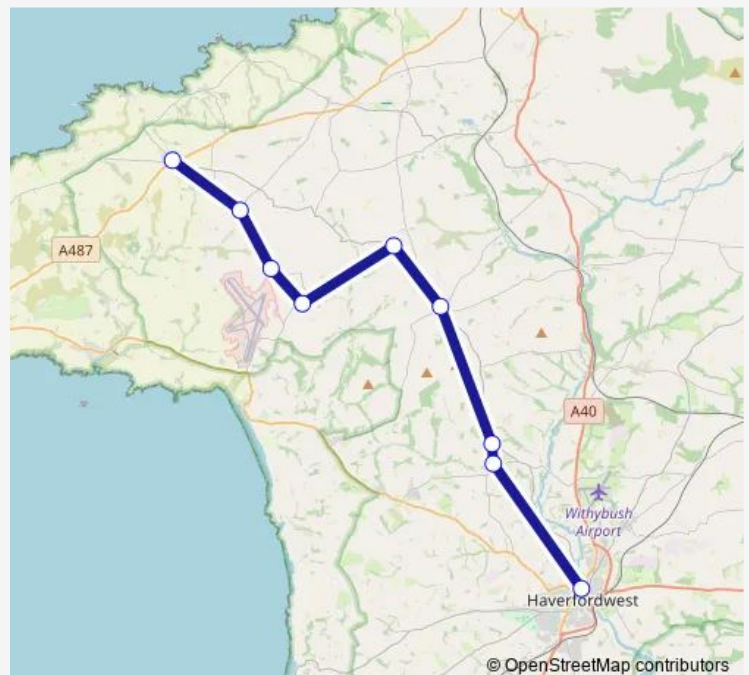

Llandeloy Arms

Trefgarn Owen Caravan Park

Newton Cross

Haycastle Cross

Folly Crossroads

Sunnybank

Bus Station

Route schedule

Artramont Arms — Bus Station

Monday —

Tuesday —

Wednesday —

Thursday —

Friday 09:50

Saturday —

Sunday —

Route info

Direction: Artramont Arms

Stops: 9

Trip Duration: 0 hour 50 min

■ 342 — Haverfordwest - Croesgoch

Direction

Bus Station — Artramont Arms

9 stops

[Open route schedule](#)

Bus Station

Sunnybank

Folly Crossroads

Hayscastle Cross

Newton Cross

Trefgarn Owen Caravan Park

Llandeloy Arms