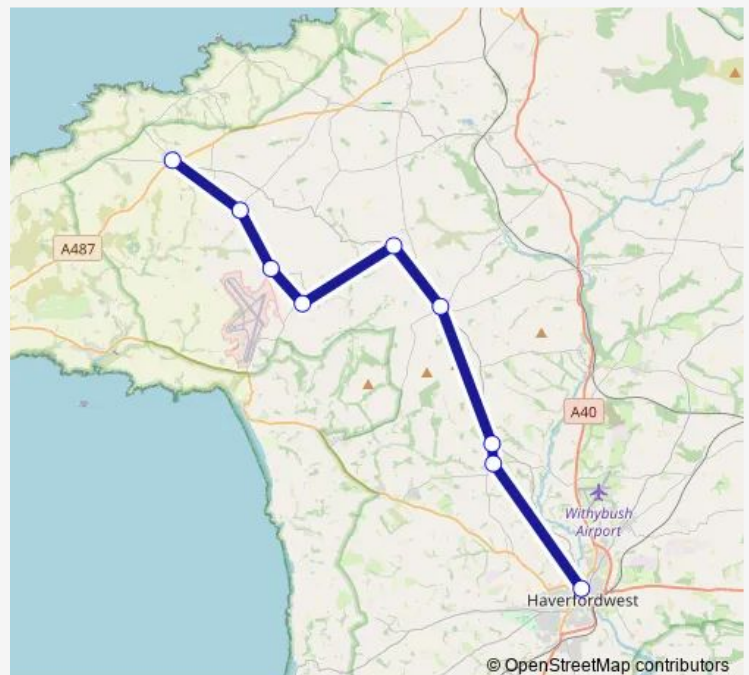

Llandeloy Arms

Trefgarn Owen Caravan Park

Newton Cross

Haycastle Cross

Folly Crossroads

Sunnybank

Bus Station

Route schedule

Artramont Arms — Bus Station

Monday —

Tuesday —

Wednesday —

Thursday —

Friday 09:50

Saturday —

Sunday —

Route info

Direction: Artramont Arms

Stops: 9

Trip Duration: 0 hour 50 min

■ 342 — Haverfordwest - Croesgoch

Direction

Bus Station — Artramont Arms

9 stops

[Open route schedule](#)

Bus Station

Sunnybank

Folly Crossroads

Haycastle Cross

Newton Cross

Trefgarn Owen Caravan Park

Llandeloy Arms