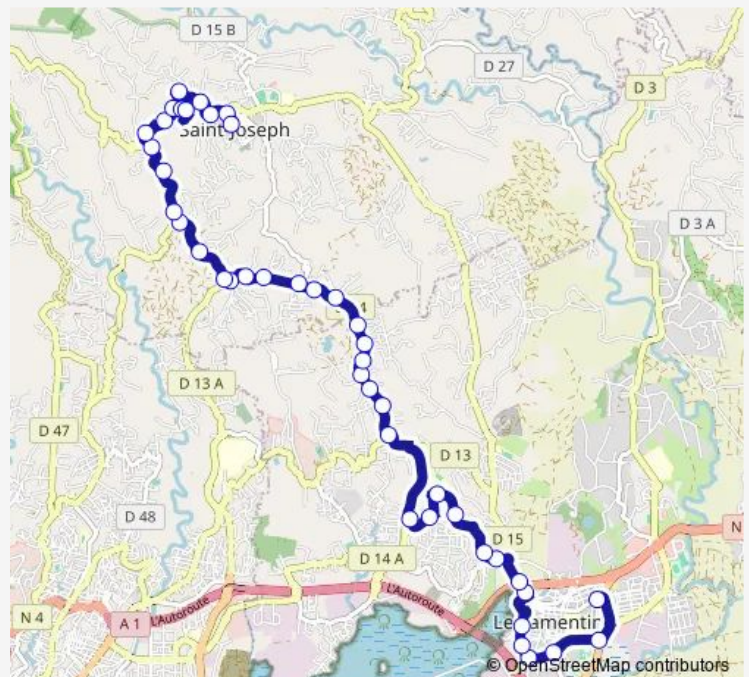

Bus 342 Petit Manoir Palmiste ST Joseph

[Go to website](#)

Direction

Gare Petit Manoir — Gare St Joseph

43 stops

[Open route schedule](#)

- Gare Petit Manoir
- Palais Des Sports
- Bas Mission
- Four A Chaux
- Vieux Pont 2
- Vieux Pont 1
- Gare routière de Mahault
- Peupliers
- Resid Bwa Santal
- Collège
- Resid Les Orchidees
- Lycee Acajou 2
- Lycee Acajou 1
- Giratoire Acajou Nord
- Croisée Palmiste 2pv
- Clemencin
- Source Julienne
- Gervaise
- La Haut
- La Treize
- Soudes

Route schedule

Gare Petit Manoir — Gare St Joseph

Monday	05:45-19:00
Tuesday	05:45-19:00
Wednesday	05:45-19:00
Thursday	05:45-19:00
Friday	05:45-19:00
Saturday	05:45-18:45
Sunday	05:45-12:00

Route info

Direction: Gare Petit Manoir

Stops: 43

Trip Duration: 0 hour 46 min

342 — Petit Manoir Palmiste ST Joseph

Fond Epingles

Bibace

Monrose

Aronia

Desgates

The schedule is provided in the local timezone. Times with "(+1)" indicate departures on the next day.

PDF file created on 2025-01-16

2024 BusMaps.com - All Rights Reserved