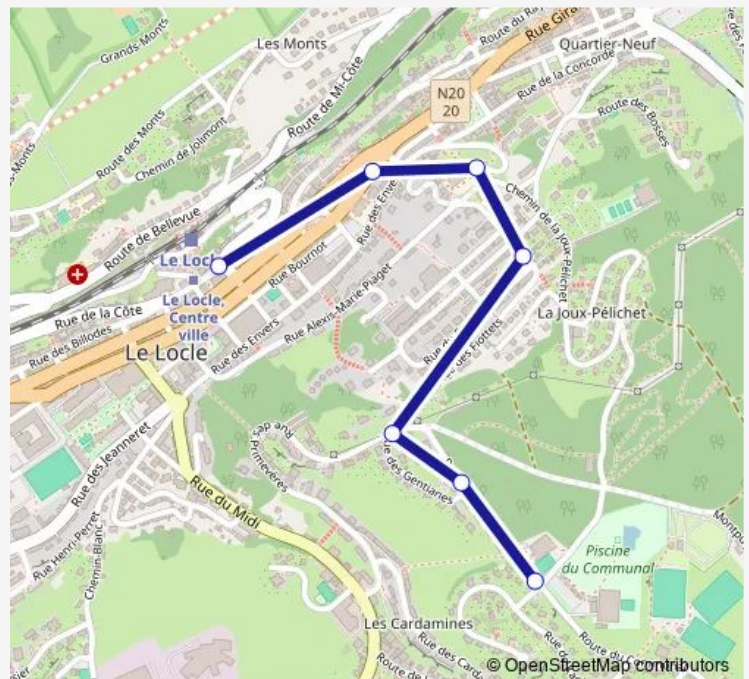

### Direction

Le Locle, Beau-Site — Le Locle, Communal

5 stops

[Open route schedule](#)

Le Locle, Beau-Site

Le Locle, Foyer

Le Locle, Fiottets

Le Locle, Gentianes

### Route info

Direction: Le Locle, Beau-Site

Stops: 5

Trip Duration: 0 hour 3 min

## Direction

Le Locle, gare/centre ville — Le Locle, Communal

7 stops

[Open route schedule](#)

Le Locle, gare/centre ville

Le Locle, Daniel-Jeanrichard

Le Locle, Beau-Site

Le Locle, Foyer

## Route info

Direction: Le Locle, gare/centre ville

Stops: 7

Trip Duration: 0 hour 4 min