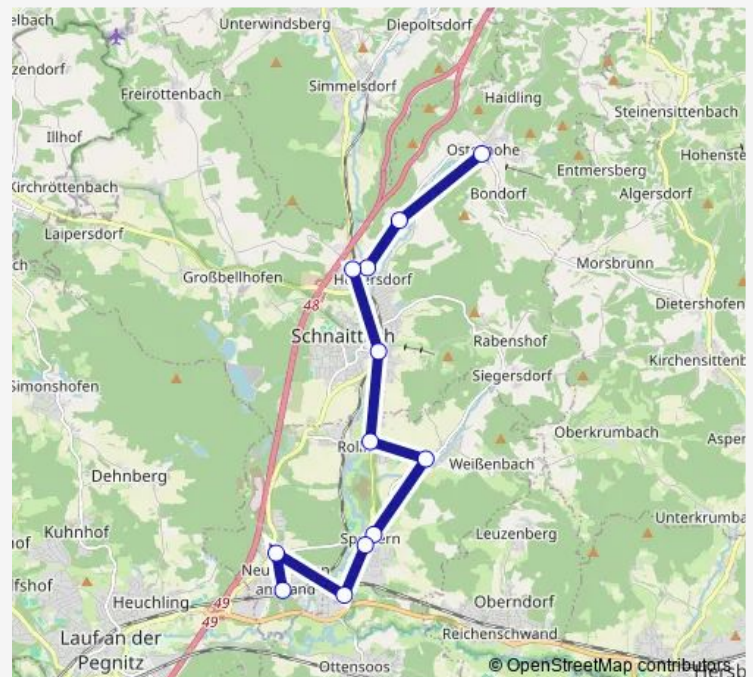

Saturday 06:59-22:59

Sunday 06:59-22:59

Route info

Direction: Osternohe Mitte

Stops: 12

Trip Duration: 0 hour 26 min

Direction

Osternohe Mitte — Neunkirchen a. Sand Bahnhof

10 stops

[Open route schedule](#)

Osternohe Mitte

Poppenhof

Hedersdorf (b. Schnaittach) Dorfstr.

Abzw. Hedersdorf (b. Schnaittach)

Schnaittach Bahnhof

Rollhofen Ort

Friday 05:55-18:59

Saturday —

Sunday —

Route info

Direction: Osternohe Mitte

Stops: 12

Trip Duration: 0 hour 26 min

Direction

Route info

Direction: Neunkirchen a. Sand Bahnhof

Stops: 11

Trip Duration: 0 hour 25 min

342 Bus time schedules and route maps are available in an offline PDF at busmaps.com. Use the busmaps.com website to see live bus times, train schedule or subway schedule, and step-by-step directions for all public transit in Lauf an der Pegnitz