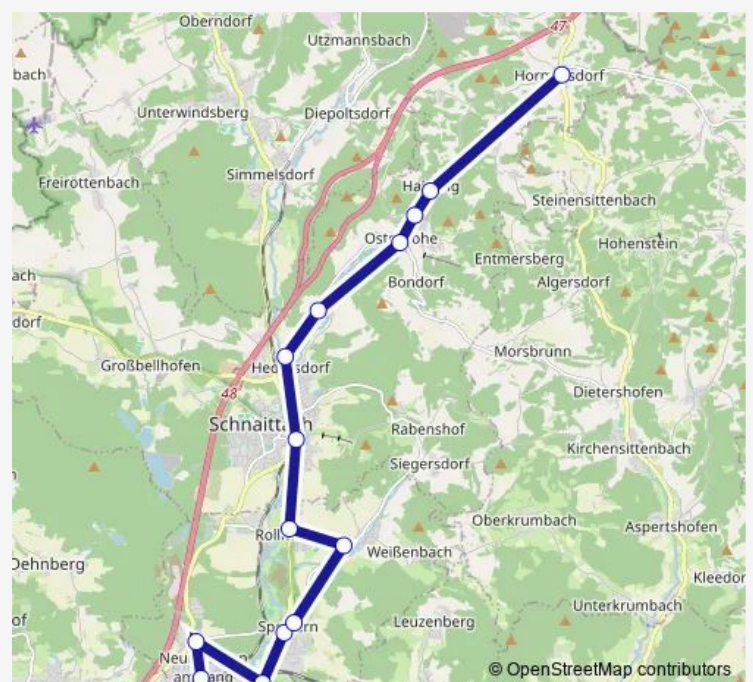

Tuesday 16:18

Wednesday 16:18

Thursday 16:18

Friday 16:18

Saturday —

Sunday —

Route info

Direction: Hormersdorf Hauptstraße

Stops: 9

Trip Duration: 0 hour 23 min

Direction

Neunkirchen a. Sand Bahnhof — Hormersdorf Hauptstraße

14 stops

[Open route schedule](#)

Neunkirchen a. Sand Bahnhof

Neunkirchen a. Sand Feuerwehrhaus

Saturday —

Sunday —

Route info

Direction: Hormersdorf Hauptstraße

Stops: 11

Trip Duration: 0 hour 29 min

Direction

Hormersdorf Hauptstraße — Neunkirchen a. Sand Bahnhof

Route info

Direction: Hormersdorf Hauptstraße

Stops: 9

Trip Duration: 0 hour 39 min

342 Bus time schedules and route maps are available in an offline PDF at busmaps.com. Use the busmaps.com website to see live bus times, train schedule or subway schedule, and step-by-step directions for all public transit in Lauf an der Pegnitz