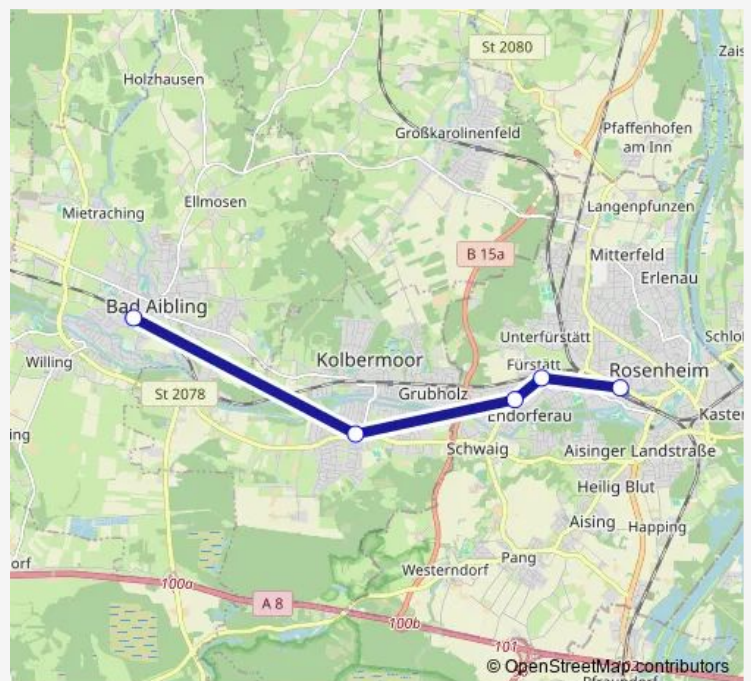

Bad Aibling, Klinik Wendelstein

Lohholz, Gasthaus Seiderer

Kolbermoor, Kirche Hl. Dreifaltigkeit

Kolbermoor, Pfarrer-Birnkammer-Str.

Kolbermoor, Albert-Schalper-Str.

Route schedule

Bad Aibling, Westendstraße — Kolbermoor, Albert-Schalper-Str.

Monday	12:54-15:54
Tuesday	12:54-15:54
Wednesday	12:54-15:54
Thursday	12:54-15:54
Friday	12:54-15:54
Saturday	—
Sunday	—

Route info

Direction: Bad Aibling, Westendstraße

Stops: 7

Trip Duration: 0 hour 18 min

Route info

Direction: Rosenheim, Bahnhof

Stops: 5

Trip Duration: 0 hour 25 min

Direction

Bad Aibling, Bahnhof — Rosenheim, Bahnhof

5 stops

[Open route schedule](#)

Direction: Bad Aibling, Bahnhof

Stops: 5

Trip Duration: 0 hour 20 min

Direction

Rosenheim, Stadtmitte — Bad Aibling, Bahnhof

12 stops

[Open route schedule](#)

Rosenheim, Stadtmitte