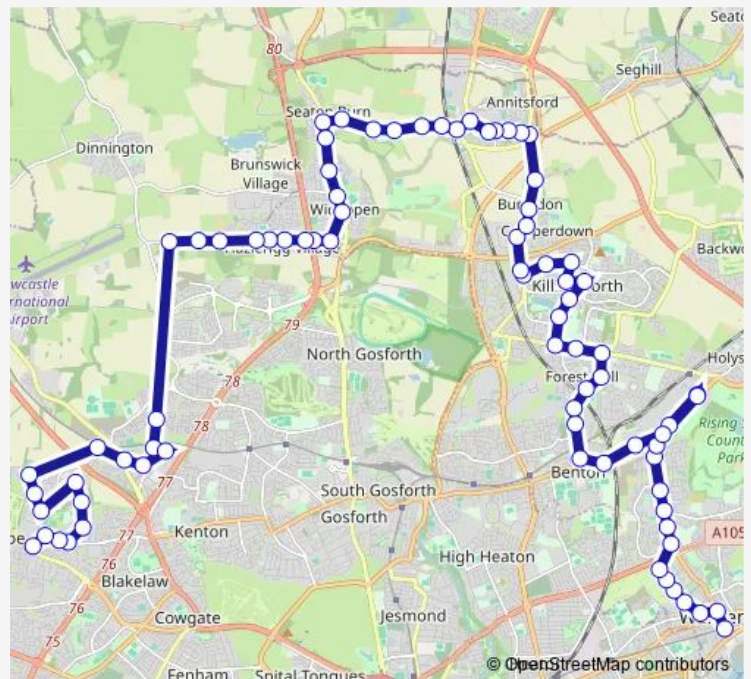

West Street - Chesterwood Drive

West Street - Dorset Avenue

West Street - Cheshire Gardens

Station Road-Chicken Road

Cross Avenue

Station Road-Wiltshire Drive

Station Road North-Hotspur Road

East Benton-Station Road North

### Route schedule

Wallsend Interchange — Newbiggin Lane - Stamfordham Road

Monday 05:26-22:50

Tuesday 05:26-22:50

Wednesday 05:26-22:50

Thursday 05:26-22:50

Friday 05:26-22:50

Saturday 05:56-22:50

### Route info

Direction: Wallsend Interchange

Stops: 81

Trip Duration: 1 hour 23 min

342 — Wallsend - Westerhope

Station Road-Albany Avenue

Station Road North

Forest Hall Road-Mowbray Road