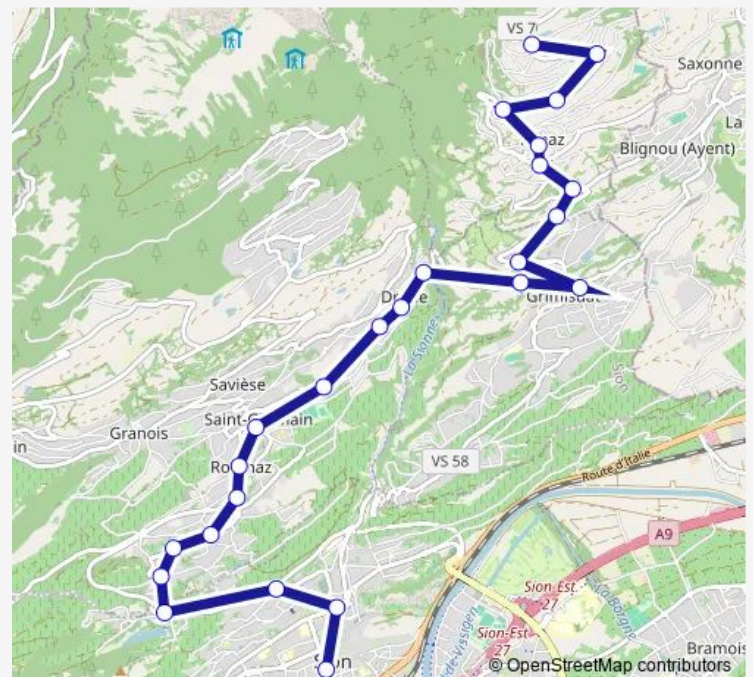

Saturday —

Sunday —

Route info

Direction: Arbaz, café du Lac

Stops: 26

Trip Duration: 0 hour 39 min

■ 342 — B 342

Sion, Mont d'Orge

Sion, école d'infirmières

Sion, Nord

Sion, Clinique

Sion, poste/gare

Direction

Sion, poste/gare — Arbaz, café du Lac

26 stops

[Open route schedule](#)

Thursday 18:42

Friday 18:42

Saturday —

Sunday —

Route info

Direction: Sion, poste/gare

Stops: 25

Trip Duration: 0 hour 36 min

Tuesday 06:45

Wednesday 06:45

Thursday 06:45

Friday 06:45

Saturday —

Sunday —

Route info

Direction: Arbaz, café du Lac