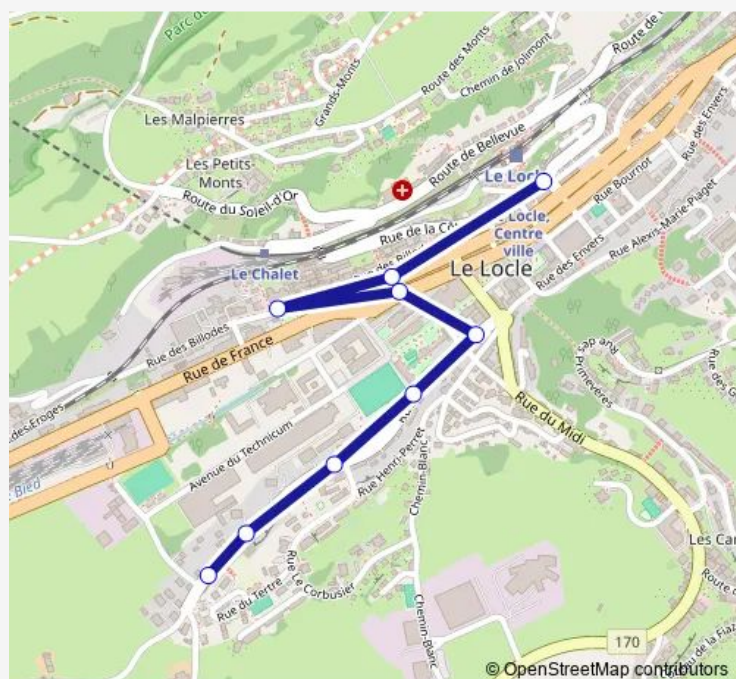

Monday 07:17-18:54

Tuesday 07:17-18:54

Wednesday 07:17-18:54

Thursday 07:17-18:54

Friday 07:17-18:54

Saturday —

Sunday —

Route info

Direction: Le Locle, Jeanneret

Stops: 8

Trip Duration: 0 hour 5 min

■ 342 — B 342

BusMaps

Direction

Le Locle, gare/centre ville — Le Locle, Jeanneret

6 stops

[Open route schedule](#)

Le Locle, gare/centre ville

Le Locle, Lux

Le Locle, Billodes

Le Locle, G. Favre

Le Locle, Ticino

Le Locle, Jeanneret

Route schedule

Route info

Direction: Le Locle, gare/centre ville

Stops: 6

Trip Duration: 0 hour 5 min

Direction

Le Locle, gare/centre ville — Le Locle, Jeanneret

9 stops

[Open route schedule](#)