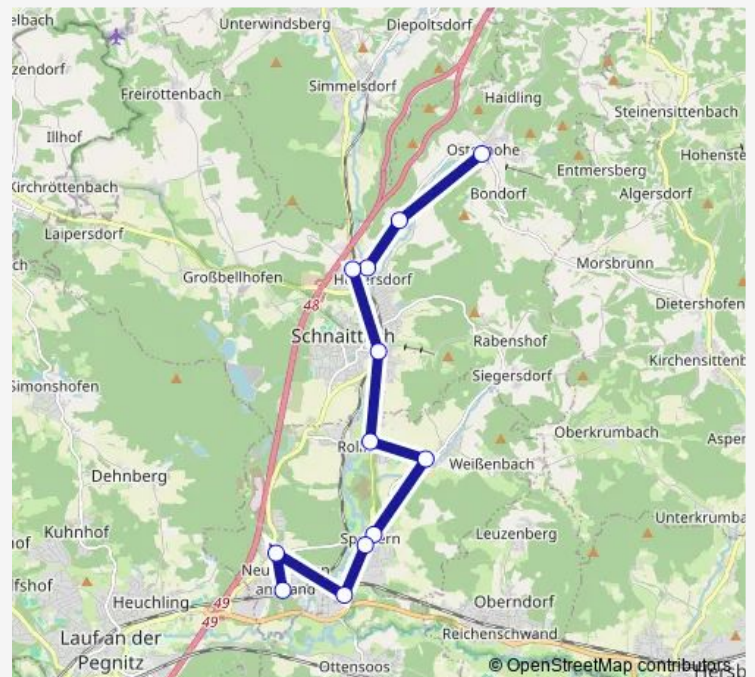

Direction

Hormersdorf Hauptstr. — Neunkirchen am Sand

9 stops

[Open route schedule](#)

Hormersdorf Hauptstr.

Osternohe Mitte

Poppenhof (b. Schnaittach)

Hedersdorf Dorfstr.

Tuesday 06:28-16:21

Wednesday 06:28-16:21

Thursday 06:28-16:21

Friday 06:28-16:21

Saturday —

Sunday —

Route info

Direction: Hormersdorf Hauptstr.

Stops: 9

Trip Duration: 0 hour 39 min

Direction

Neunkirchen am Sand — Siegersdorf Ort

12 stops

[Open route schedule](#)

Neunkirchen am Sand

Neunkirchen a. Sand Schule

Friday 11:23

Saturday —

Sunday —

Route info

Direction: Neunkirchen am Sand

Stops: 12

Trip Duration: 0 hour 37 min

Direction