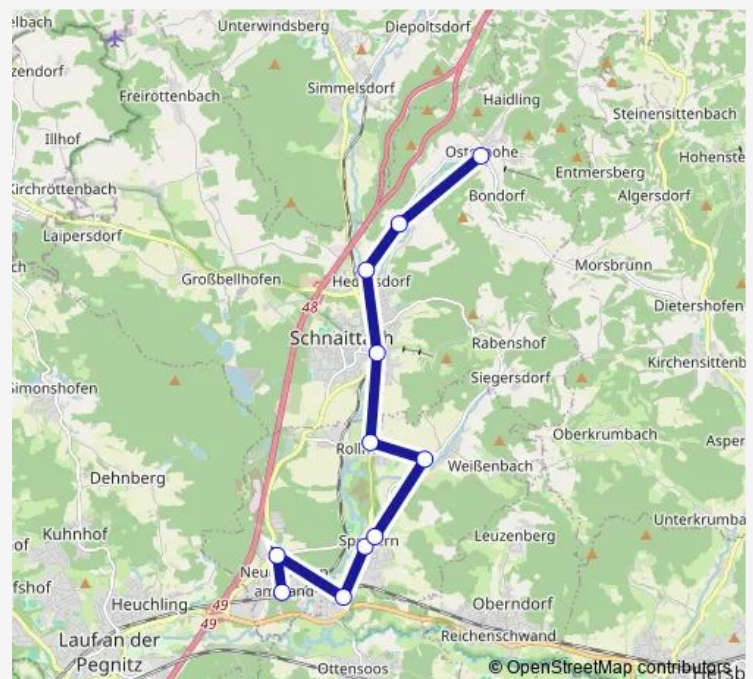

Direction

Hormersdorf Hauptstr. — Neunkirchen am Sand

9 stops

[Open route schedule](#)

Hormersdorf Hauptstr.

Osternohe Mitte

Poppenhof (b. Schnaittach)

Hedersdorf Dorfstr.

Tuesday 06:28-16:21

Wednesday 06:28-16:21

Thursday 06:28-16:21

Friday 06:28-16:21

Saturday —

Sunday —

Route info

Direction: Hormersdorf Hauptstr.

Stops: 9

Trip Duration: 0 hour 39 min

Direction

Neunkirchen am Sand — Siegersdorf Ort

12 stops

[Open route schedule](#)

Neunkirchen am Sand

Neunkirchen a. Sand Schule