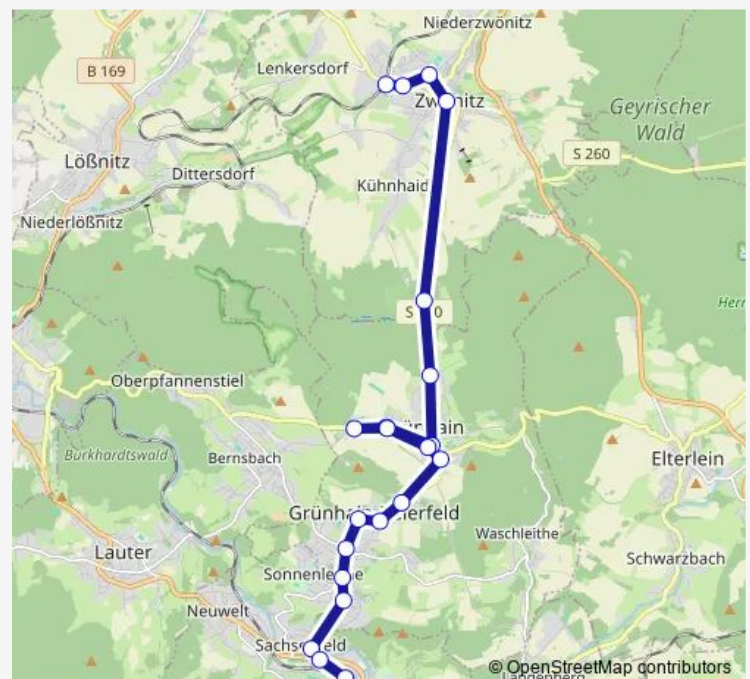

Schwarzenberg, Busbahnhof

### Route schedule

Zwönitz, Bahnhof — Schwarzenberg, Busbahnhof

Monday 05:18-21:10

Tuesday 05:18-21:10

Wednesday 05:18-21:10

Thursday 05:18-21:10

Friday 05:18-21:10

Saturday 09:10-19:10

### Route info

Direction: Zwönitz, Bahnhof

Stops: 21

Trip Duration: 0 hour 39 min

342