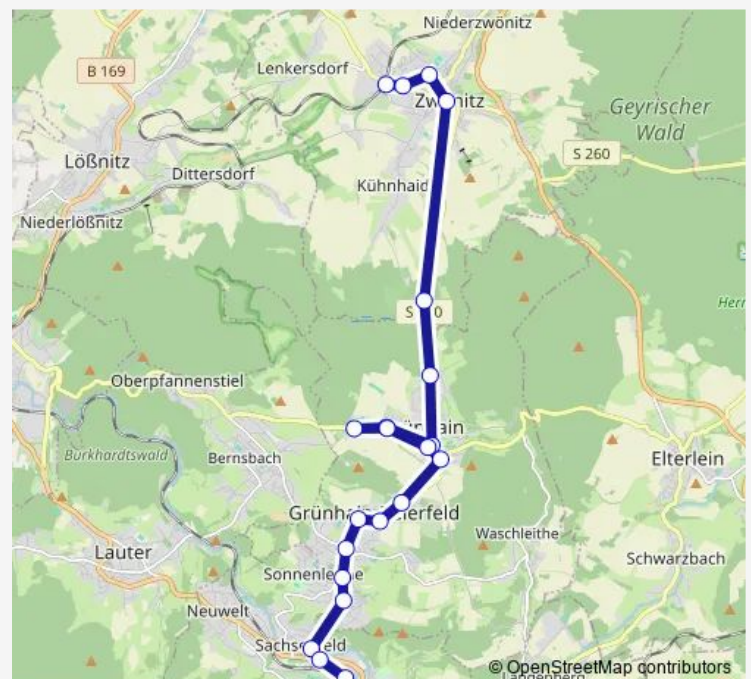

### Route schedule

Schwarzenberg, Busbahnhof — Zwönitz, Gymnasium

Monday 06:45

Tuesday 06:45

Wednesday 06:45

Thursday 06:45

Friday 06:45

Saturday —

### Route info

Direction: Schwarzenberg, Busbahnhof

Stops: 14

Trip Duration: 0 hour 28 min

■ 342

BusMaps