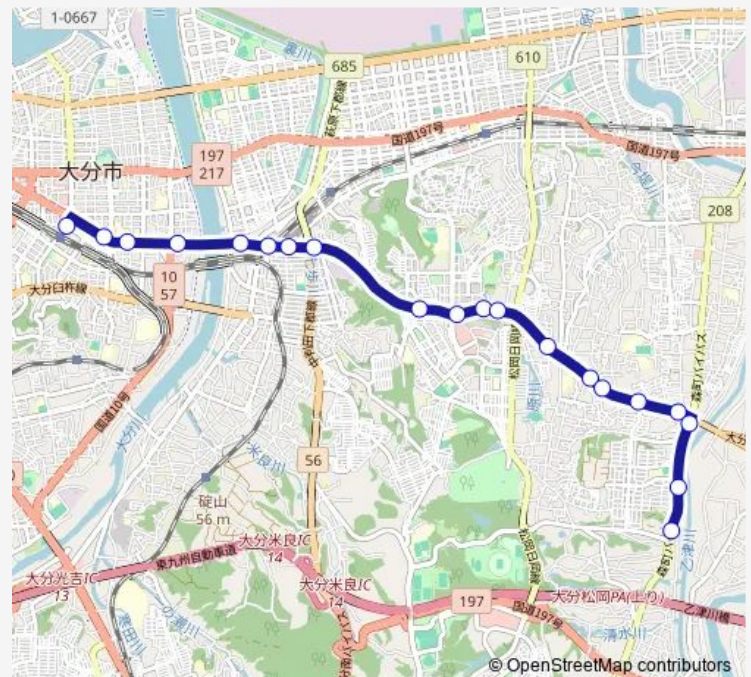

### Route schedule

大分駅前 — 横尾

Monday 08:21-09:06

Tuesday 08:21-09:06

Wednesday 08:21-09:06

Thursday 08:21-09:06

Friday 08:21-09:06

Saturday —

### Route info

Direction: 大分駅前

Stops: 20

Trip Duration: 0 hour 23 min

■ E65 — 横尾線

BusMaps

E65 Bus time schedules and route maps are available in an offline PDF at [busmaps.com](https://busmaps.com). Use the [busmaps.com](https://busmaps.com) website to see live bus times, train schedule or subway schedule, and step-by-step directions for all public transit in Oita