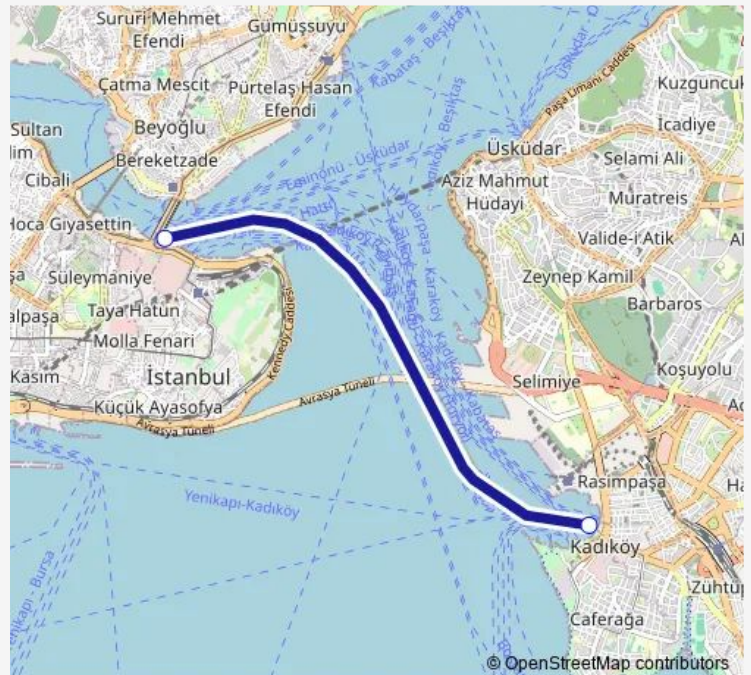

## Ferry KDK-EMN Kadiköy-Eminönü

[Go to website](#)**Direction**

Yeni Kadıköy Şh. — Eminönü Camlı İskele Şh.

2 stops

[Open route schedule](#)

Yeni Kadıköy Şh.

Eminönü Camlı İskele Şh.

**Route schedule**

Yeni Kadıköy Şh. — Eminönü Camlı İskele Şh.

Monday	07:00-20:40
Tuesday	07:00-20:40
Wednesday	07:00-20:40
Thursday	07:00-20:40
Friday	07:00-20:40
Saturday	07:10-20:30
Sunday	07:10-20:30

**Route info**

Direction: Yeni Kadıköy Şh.

Stops: 2

Trip Duration: 0 hour 18 min

■ KDK-EMN — Kadiköy-Eminönü

### Direction

Eminönü Camlı İskele Şh. — Yeni Kadıköy Şh.

2 stops

[Open route schedule](#)

Eminönü Camlı İskele Şh.

Yeni Kadıköy Şh.