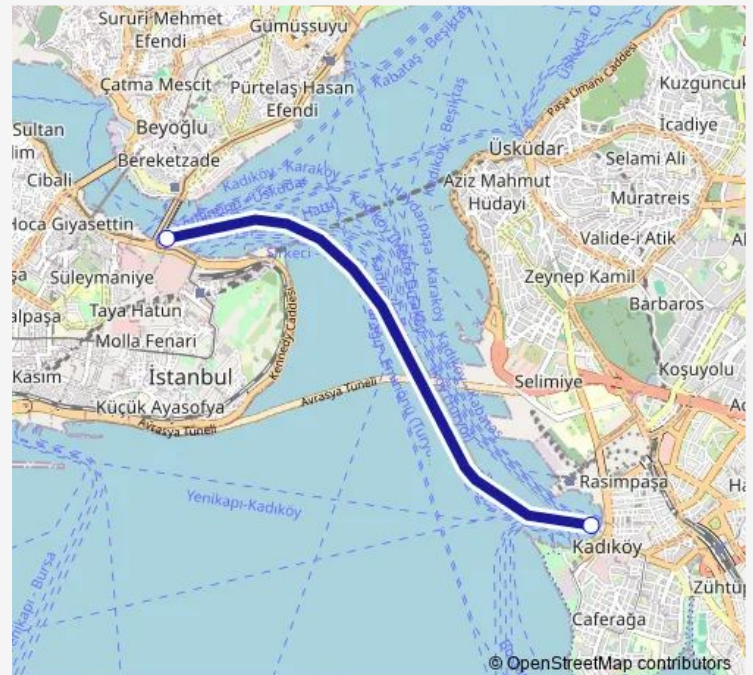

Yeni Kadıköy Şh. — Eminönü Camlı İskele Şh.

Monday	07:00-20:40
Tuesday	07:00-20:40
Wednesday	07:00-20:40
Thursday	07:00-20:40
Friday	07:00-20:40
Saturday	07:10-20:30
Sunday	07:10-20:30

Route info

Direction: Yeni Kadıköy Şh.

Stops: 2

Trip Duration: 0 hour 18 min

■ KDK-Emn — Kadiköy-Eminönü

BusMaps

Direction

Eminönü Camlı İskele Şh. — Yeni Kadıköy Şh.

2 stops

[Open route schedule](#)