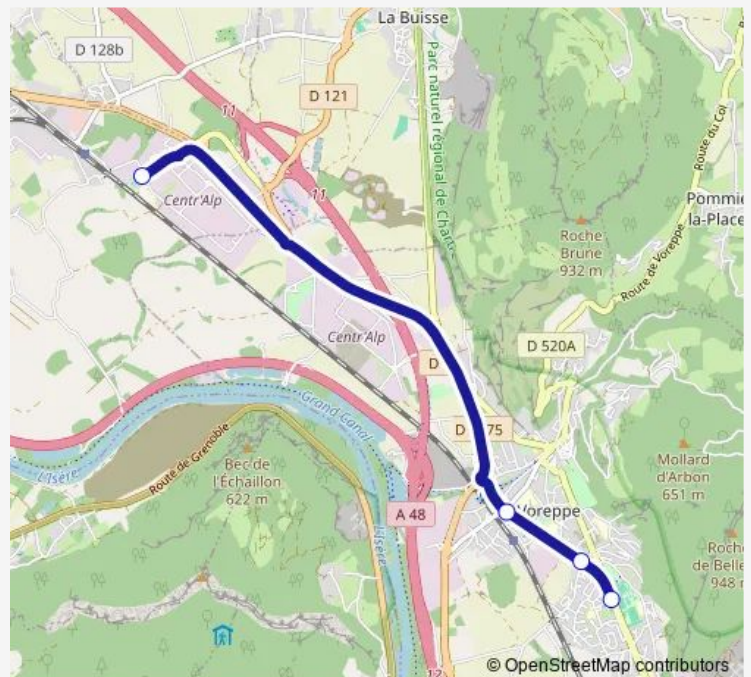

Bus BE32 Voreppe Volouise - Moirans P. Beghin[Go to website](#)**Direction**

Voreppe, Volouise — Moirans, Lycee Beghin

4 stops

[Open route schedule](#)

Voreppe, Volouise

Voreppe, AV DU 11 Novembre

Voreppe, Seminaire

Moirans, Lycee Beghin

Route schedule

Voreppe, Volouise — Moirans, Lycee Beghin

Monday	07:55
Tuesday	07:55
Wednesday	07:55
Thursday	07:55
Friday	07:55
Saturday	—
Sunday	—

Route info

Direction: Voreppe, Volouise

Stops: 4

Trip Duration: 0 hour 15 min

BE32 — Voreppe Volouise - Moirans P. Beghin

BusMaps

Direction

Moirans, Lycee Beghin — Voreppe, Volouise

4 stops

[Open route schedule](#)

Route info

Direction: Moirans, Lycee Beghin

Stops: 4

Trip Duration: 0 hour 15 min

BE32 Bus time schedules and route maps are available in an offline PDF at busmaps.com. Use the busmaps.com website to see live bus times, train schedule or subway schedule, and step-by-step directions for all public transit in Voreppe