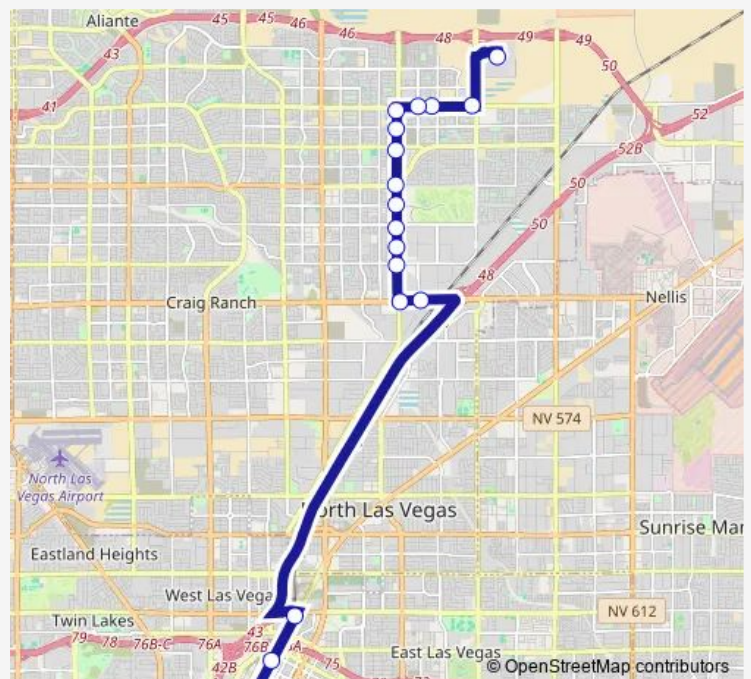

Direction

NLV VA Medical Ctr On Property Stop — Bonneville Transit Center Bay 3

17 stops

[Open route schedule](#)

NLV VA Medical Ctr On Property Stop

WB Centennial after Pecos

WB Centennial after Statz

WB Centennial after Casamar

EB Craig after Losee

EB Craig after Berg

SB Main after Washington

SB Main before Fremont St

Bonneville Transit Center Bay 3

Route schedule

NLV VA Medical Ctr On Property Stop — Bonneville Transit Center Bay 3

Monday	04:37-01:16 ⁺¹
Tuesday	04:37-01:16 ⁺¹
Wednesday	04:37-01:16 ⁺¹
Thursday	04:37-01:16 ⁺¹
Friday	04:37-01:16 ⁺¹
Saturday	04:30-01:16 ⁺¹
Sunday	04:30-01:16 ⁺¹

Route info

Direction: NLV VA Medical Ctr On Property Stop

Stops: 17

Trip Duration: 0 hour 30 min

DVX — Downtown & Vets. Med. Ctr. Express

Direction

Bonneville Transit Center Bay 3 — NLV VA Medical Ctr On Property Stop

18 stops

[Open route schedule](#)

Bonneville Transit Center Bay 3