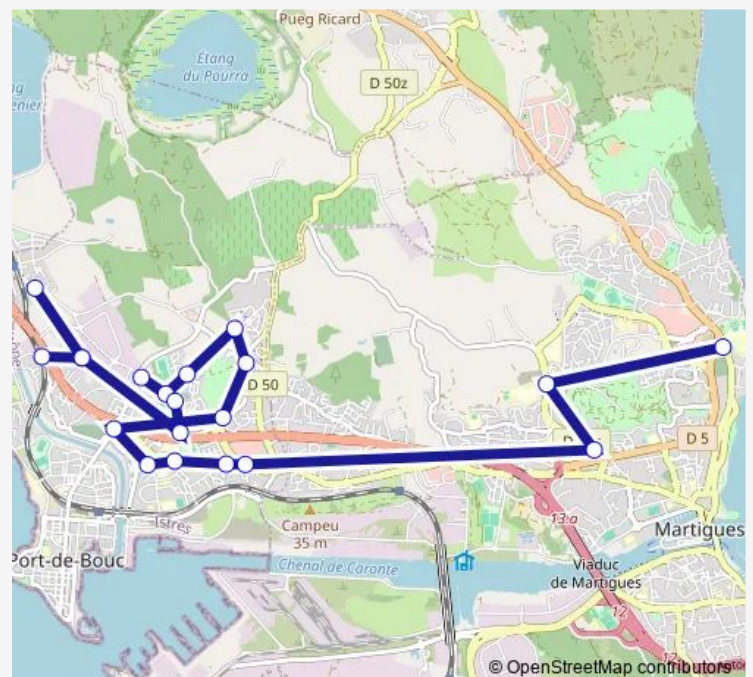

### Direction

Ecole Arcades — Lycée Jean Lurçat

19 stops

[Open route schedule](#)

Ecole Arcades

Mérindole

Station Agip

Cimetière

### Route schedule

Ecole Arcades — Lycée Jean Lurçat

Monday 08:25

Tuesday 08:25

Wednesday 08:25

Thursday 08:25

Friday 08:25

Saturday —

### Route info

Direction: Ecole Arcades

Stops: 19

Trip Duration: 0 hour 45 min

## Direction

Lycée Paul Langevin — Station Agip

20 stops

[Open route schedule](#)

Lycée Paul Langevin

Lycée Jean Lurçat

Marcel Pagnol

Centre Commercial