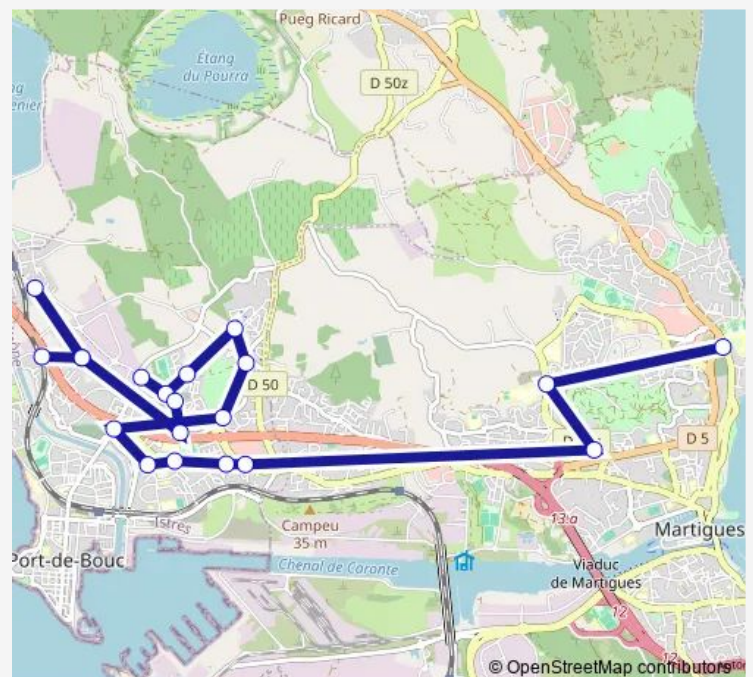

### Direction

Ecole Arcades — Lycée Jean Lurçat

19 stops

[Open route schedule](#)

Ecole Arcades

Mérindole

Station Agip

Cimetière

### Route schedule

Ecole Arcades — Lycée Jean Lurçat

Monday 08:25

Tuesday 08:25

Wednesday 08:25

Thursday 08:25

Friday 08:25

Saturday —

### Route info

Direction: Ecole Arcades

Stops: 19

Trip Duration: 0 hour 45 min

## Direction

Lycée Paul Langevin — Station Agip

20 stops

[Open route schedule](#)

Lycée Paul Langevin

Lycée Jean Lurçat

Marcel Pagnol

Centre Commercial