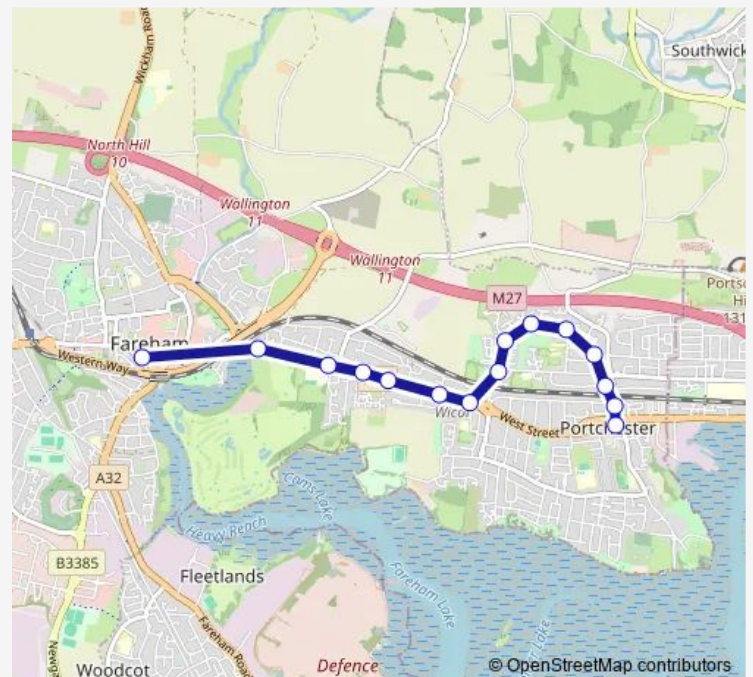

Condor Roundabout

Birdwood Grove

Down End Road

Delme Arms

Bus Station

Route schedule

Precinct — Bus Station

Monday —

Tuesday —

Wednesday 11:00

Thursday —

Friday —

Saturday —

Sunday —

Route info

Direction: Precinct

Stops: 15

Trip Duration: 0 hour 19 min

F3 — Portchester - Fareham Taxishare

Direction

Bus Station — Precinct

14 stops

[Open route schedule](#)

Bus Station

Steep Close

Lavelock Lea

The Hillway

Station Road

Precinct

Route schedule

Bus Station — Precinct

Monday	—
Tuesday	—
Wednesday	13:00
Thursday	—
Friday	—
Saturday	—
Sunday	—