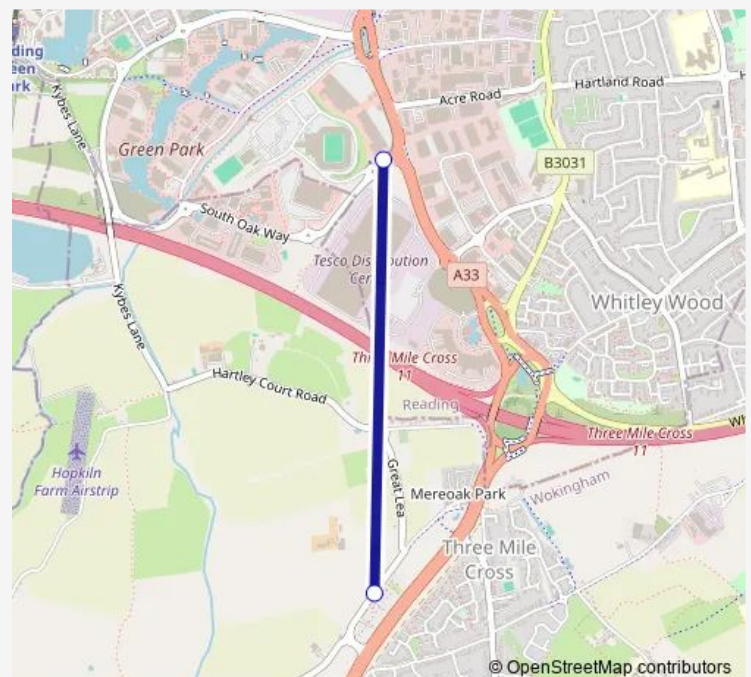

Bus F3

[Go to website](#)

Direction

Mereok Lane - Park & Ride — Reading Stadium

2 stops

[Open route schedule](#)

Mereok Lane - Park & Ride

Reading Stadium

Route schedule

Mereok Lane - Park & Ride — Reading Stadium

Monday	10:30-19:45
Tuesday	10:30-19:45
Wednesday	10:30-19:45
Thursday	10:30-19:45
Friday	10:30-19:45
Saturday	10:30-12:15
Sunday	10:30-12:15

Route info

Direction: Mereok Lane - Park & Ride

Stops: 2

Trip Duration: 0 hour 7 min

F3

Direction

Reading Stadium — Mereok Lane - Park & Ride

2 stops

[Open route schedule](#)

Reading Stadium

Mereok Lane - Park & Ride

Route schedule

Reading Stadium — Mereok Lane - Park & Ride

Monday	14:26-22:44
Tuesday	14:26-22:44
Wednesday	14:26-22:44
Thursday	14:26-22:44
Friday	14:26-22:44
Saturday	14:26-15:14
Sunday	14:26-15:14