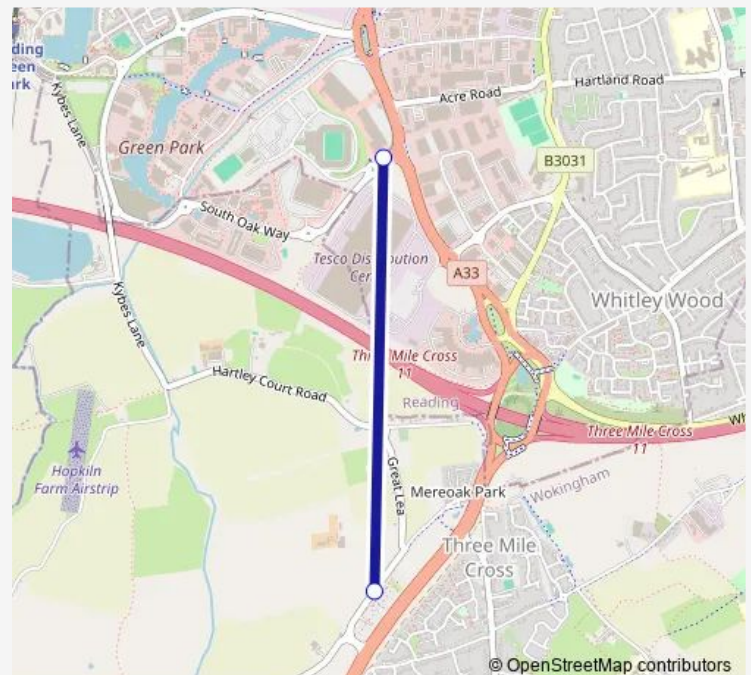

Bus F3

[Go to website](#)

Direction

MereOak Lane - Park & Ride — Reading Stadium

2 stops

[Open route schedule](#)

MereOak Lane - Park & Ride

Reading Stadium

Route schedule

MereOak Lane - Park & Ride — Reading Stadium

Monday	18:00-19:45
Tuesday	18:00-19:45
Wednesday	18:00-19:45
Thursday	13:00-19:45
Friday	18:00-19:45
Saturday	13:00-14:45
Sunday	13:00-14:45

Route info

Direction: MereOak Lane - Park & Ride

Stops: 2

Trip Duration: 0 hour 7 min

F3

BusMaps

Direction

Reading Stadium — Mereok Lane - Park & Ride

2 stops

[Open route schedule](#)

Reading Stadium

Mereok Lane - Park & Ride

Route schedule

Reading Stadium — Mereok Lane - Park & Ride

Monday	21:56-22:44
Tuesday	21:56-22:44
Wednesday	21:56-22:44
Thursday	16:56-22:44
Friday	21:56-22:44
Saturday	16:56-17:44
Sunday	16:56-17:44