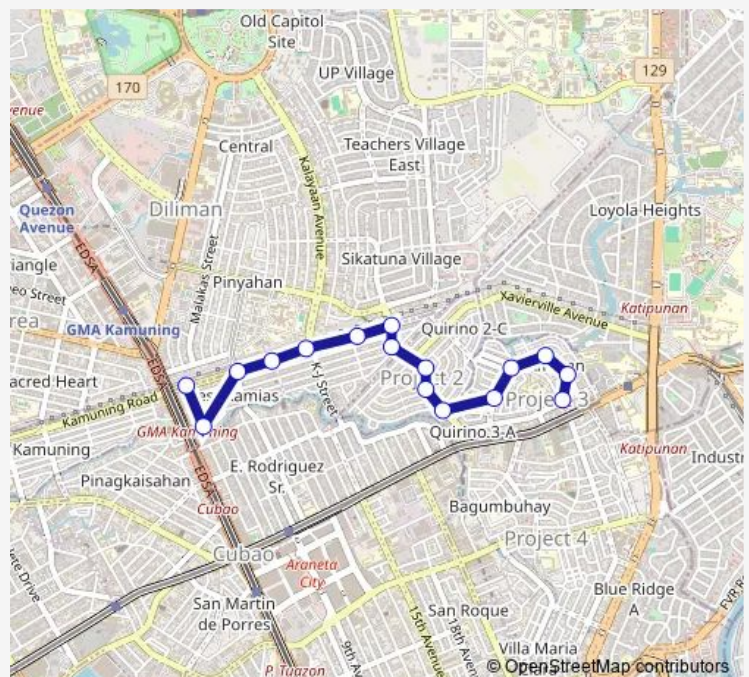

### Route schedule

Molave, Quezon City, Manila — Kamias Rd / Colonel Salgado Intersection, Quezon City, Manila

Monday 00:00

Tuesday 00:00

Wednesday 00:00

Thursday 00:00

Friday 00:00

Saturday 00:00

### Route info

Direction: Molave, Quezon City, Manila

Stops: 16

Trip Duration: 0 hour 17 min

Proj. 2 & 3 - Q. Mart via Anonas, Kamias