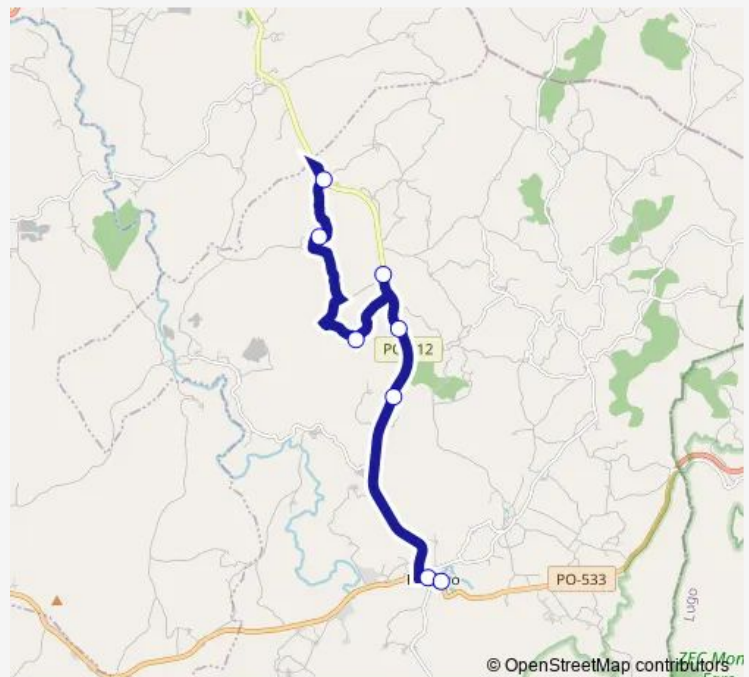

Tuesday 16:25

Wednesday 16:25

Thursday 16:25

Friday 13:45

Saturday —

Sunday —

Route info

Direction: Rodeiro

Stops: 8

Trip Duration: 0 hour 25 min

■ XG643006 — Rodeiro - Adelán - Alto Da Fraga

Direction

Alto Da Fraga — Rodeiro

8 stops

[Open route schedule](#)

Alto Da Fraga

Outeiro

Arcas

Adelan

Achacán

Curroliño

CPI de Rodeiro

Rodeiro

Route schedule

Alto Da Fraga — Rodeiro

Monday	08:50
Tuesday	08:50
Wednesday	08:50
Thursday	08:50
Friday	08:50
Saturday	—
Sunday	—

Route info

Direction: Alto Da Fraga

Stops: 8

Trip Duration: 0 hour 25 min

XG643006 Bus time schedules and route maps are available in an offline PDF at busmaps.com. Use the busmaps.com website to see live bus times, train schedule or subway schedule, and step-by-step directions for all public transit in Rodeiro