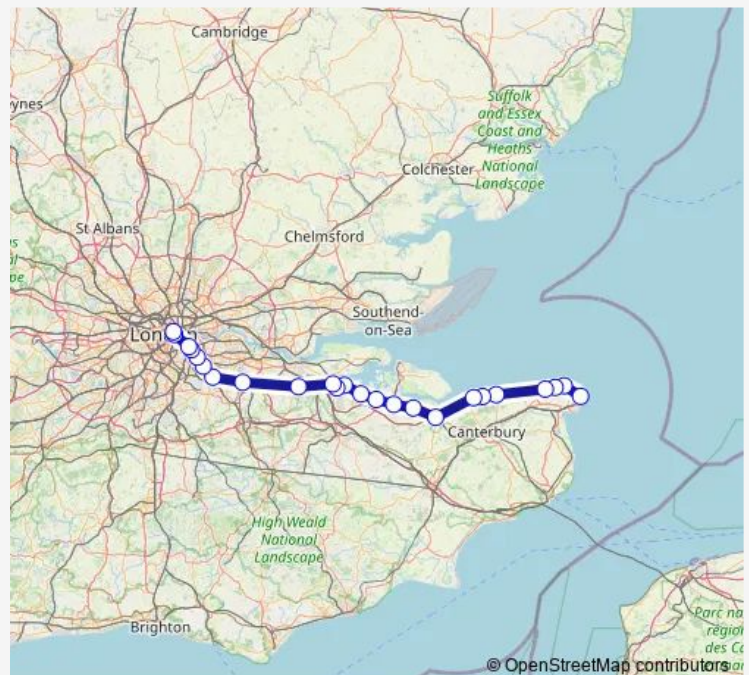

### Direction

Broadstairs — London Cannon Street

24 stops

[Open route schedule](#)

Broadstairs

Margate

Westgate-on-Sea

Birchington-on-Sea

### Route schedule

Broadstairs — London Cannon Street

Monday 06:15-07:06

Tuesday 06:15-07:06

Wednesday 06:15-07:06

Thursday 06:15-07:06

Friday 06:15-07:06

Saturday —

### Route info

Direction: Broadstairs

Stops: 24

Trip Duration: 2 hour 1 min

■ Se:Bsr->Cst — SE train service from BSR to Cst

New Cross

London Bridge

London Cannon Street