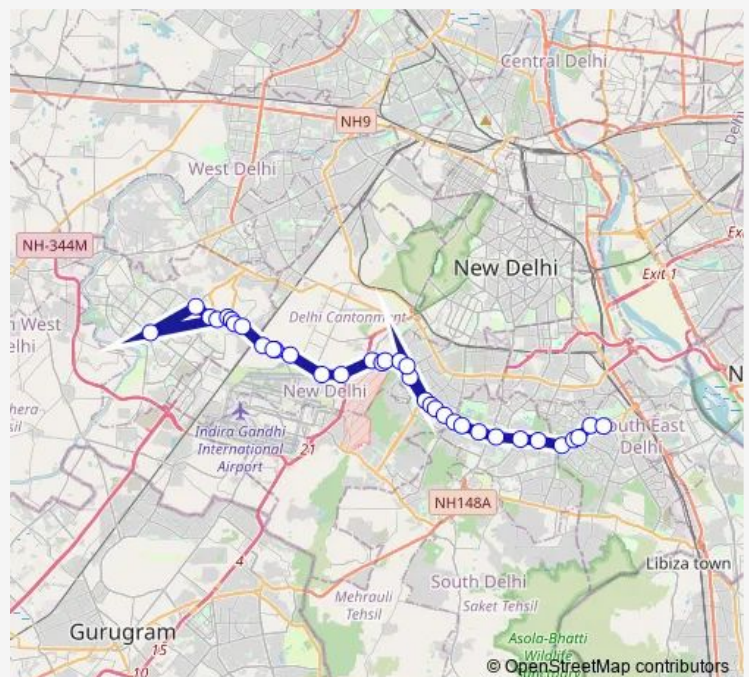

### Route schedule

Dwarka Sec-6 Telephone Exchange — Nehru Place Terminal

Monday 07:10-16:15

Tuesday 07:10-16:15

Wednesday 07:10-16:15

Thursday 07:10-16:15

Friday 07:10-16:15

Saturday 07:10-16:15

### Route info

Direction: Dwarka Sec-6 Telephone Exchange

Stops: 35

Trip Duration: 1 hour 51 min

764extup

BusMaps

Munirka Family Planning

Munirka DDA Flats