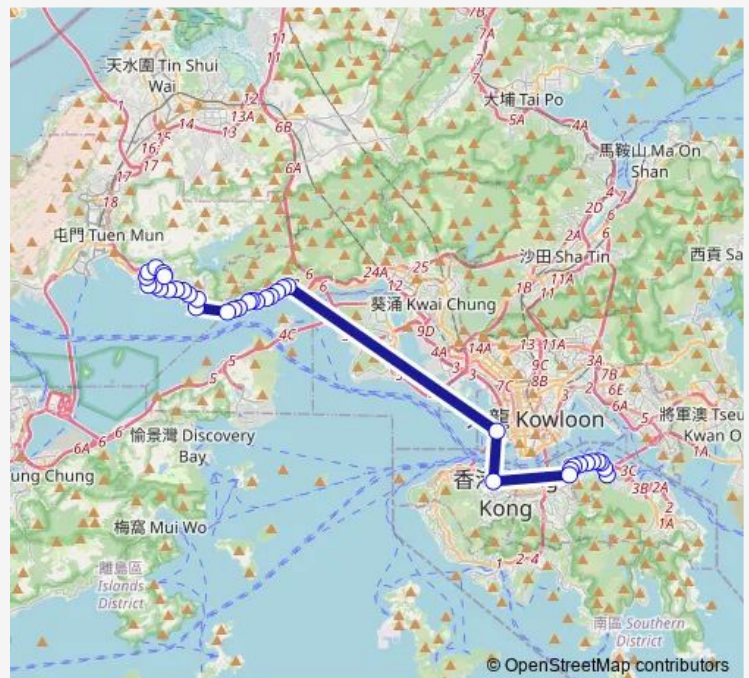

Route schedule

[Ctb] Sunway Gardens, King'S Road[[Kmb] Quarry BAY (King'S Road) Terminus — [Ctb] SO Kwun Wat[[Kmb] SO Kwun Wat[[Lrtfeeder] SO Kwun WAT (Mrs. Cheng YAM ON Millennium School)]] [Lwb] SO Kwun Wat

Monday	18:00-18:15
Tuesday	18:00-18:15
Wednesday	18:00-18:15
Thursday	18:00-18:15
Friday	18:00-18:15
Saturday	—
Sunday	—

Route info

Direction: [Ctb] Sunway Gardens, King'S Road[[Kmb] Quarry BAY (King'S Road) Terminus

Stops: 37

Trip Duration: 1 hour 21 min

■ 952c — Quarry BAY - SO Kwun Wat

tral[[Kmb] Pottinger Street[[Pi] 22-23 Connaught Road
Central

[Ctb] Western Harbour Crossing BUS-BUS In-
terchange[[Kmb+Ctb] Western Harbour Tunnel
BBI/
Western Harbour Crossing BUS-BUS Inter-
change[[Kmb] Western Harbour Tunnel Bbi