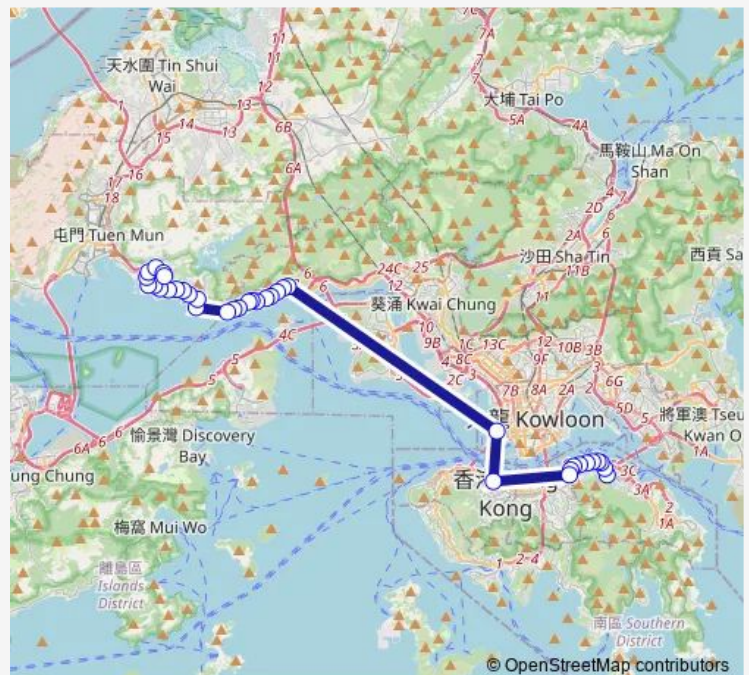

Route schedule

[Ctb] Sunway Gardens, King'S Road[[Kmb] Quarry BAY (King'S Road) Terminus — [Ctb] SO Kwun Wat[[Kmb] SO Kwun Wat[[Lrtfeeder] SO Kwun WAT (Mrs. Cheng YAM ON Millennium School)]] [Lwb] SO Kwun Wat

Direction: [Ctb] Sunway Gardens, King'S Road[[Kmb] Quarry BAY (King'S Road) Terminus

Stops: 37

Trip Duration: 1 hour 27 min

tral[[Kmb] Pottinger Street[[Pi] 22-23 Connaught Road
Central

[Ctb] Western Harbour Crossing BUS-BUS In-
terchange[[Kmb+Ctb] Western Harbour Tunnel
BBI/
Western Harbour Crossing BUS-BUS Inter-
change[[Kmb] Western Harbour Tunnel Bbi