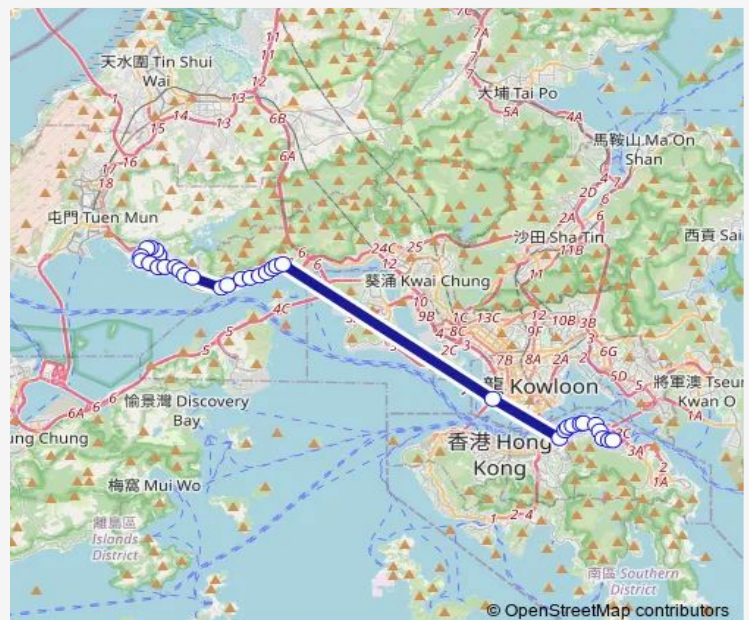

[Ctb] Kwun Chui Road, SO Kwun WAT Road[[Kmb] Kwun Chui Road[[Lrtfeeder] Kwun Chui Road[[Lwb] Kwun Chui Road

[Ctb] Aegean Coast, SO Kwun WAT Road[[Kmb] Aegean Coast[[Lrtfeeder] Aegean Coast[[Lwb] Aegean Coast

[Ctb] KAR WO LEI Tsuen, Castle Peak Road[[Kmb] KAR WO LEI Tsuen[[Lrtfeeder] KAR WO LEI Tsuen[[Lwb] KAR WO LEI Tsuen

[Ctb] SIU SAU Tsuen, Castle Peak Road[[Kmb] SIU SAU Tsuen[[Lrtfeeder] SIU SAU Tsuen[[Lwb] SIU SAU Tsuen

[Ctb] THE Aegean, Castle Peak Road[[Kmb] THE Aegean[[Lrtfeeder] THE Aegean[[Lwb] THE Aegean

[Ctb] SIU LAM SAN Tsuen, Castle Peak Road[[Kmb] SIU LAM SAN Tsuen[[Lrtfeeder] SIU LAM SAN Tsuen[[Lwb] SIU LAM SAN Tsuen

[Ctb] SIU LAM Tsuen, Castle Peak Road[[Kmb] SIU LAM Tsuen[[Lrtfeeder] SIU LAM Tsuen[[Lwb] SIU LAM Tsuen

[Ctb] Ching LAI Road, Castle Peak Road[[Kmb] Ching LAI Road SIU Lam[[Lrtfeeder] Ching LAI Road SIU Lam[[Lwb] Ching LAI Road SIU Lam

Route schedule

[Ctb] SO Kwun Wat[[Kmb] SO Kwun Wat[[Lrtfeeder] SO Kwun WAT (Mrs. Cheng YAM ON Millennium School)][Lwb] SO Kwun Wat — [Ctb] Kornhill Plaza, Kornhill Road[[Kmb+Ctb] Kornhill Plaza/
Kornhill Plaza, Kornhill Road

Monday	07:12-07:36
Tuesday	07:12-07:36
Wednesday	07:12-07:36
Thursday	07:12-07:36
Friday	07:12-07:36
Saturday	—
Sunday	—

Route info

Direction: [Ctb] SO Kwun Wat[[Kmb] SO Kwun Wat[[Lrtfeeder] SO Kwun WAT (Mrs. Cheng YAM ON Millennium School)][Lwb] SO Kwun Wat

Stops: 34

Trip Duration: 1 hour 30 min