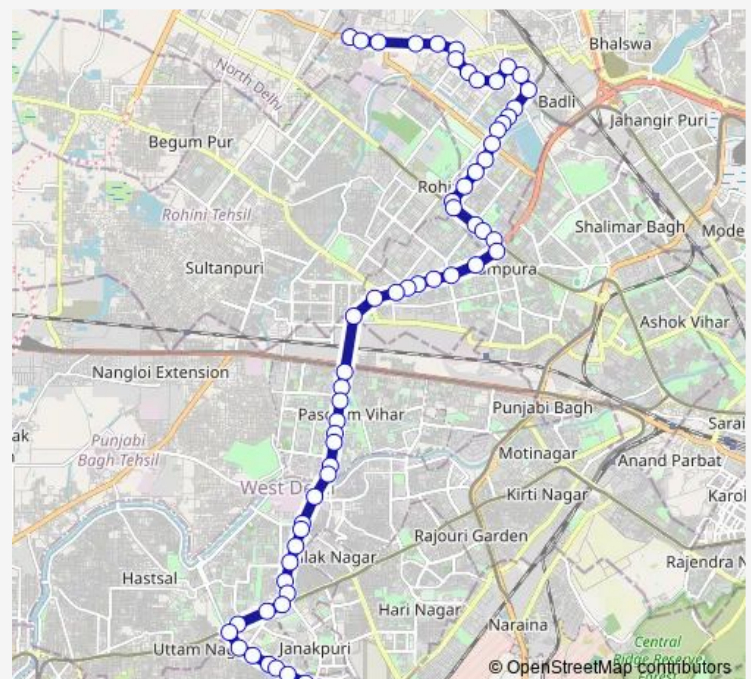

Ayodhya Apartments

DC Chowk Rohini

Pratibha School Rohini Sec 9

Route schedule

Shahbad Dairy — D Block Janak Puri (Pankha Road)

Monday 08:35-18:00

Tuesday 08:35-18:00

Wednesday 08:35-18:00

Thursday 08:35-18:00

Friday 08:35-18:00

Saturday 08:35-18:00

Sunday 08:35-18:00

Route info

Direction: Shahbad Dairy

Stops: 66

Trip Duration: 1 hour 43 min