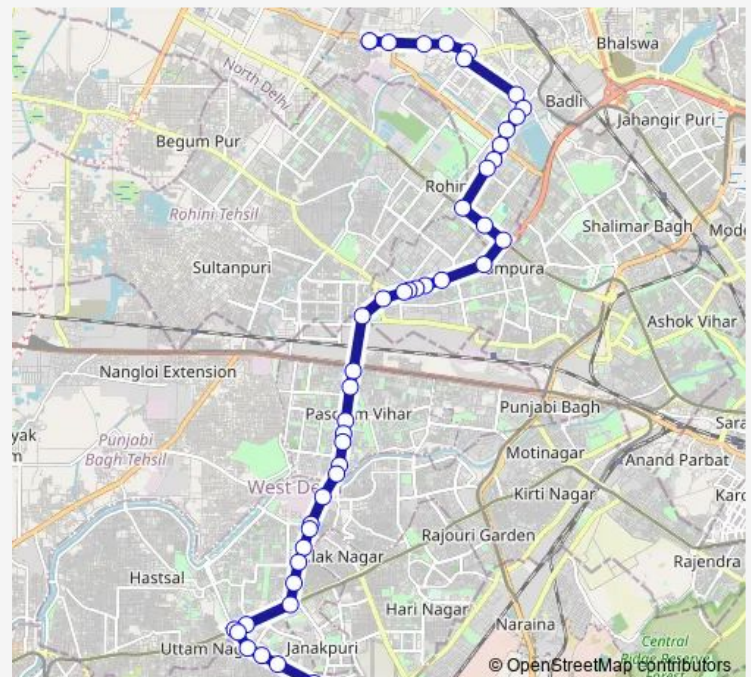

### Direction

Shahbad Dairy Block A — D Block Janak Puri

51 stops

[Open route schedule](#)

Shahbad Dairy Block A

Shahbad Dairy A Block

St. Xavier School Shahbad

Shahbad Daulatpur Gaon

### Route schedule

Shahbad Dairy Block A — D Block Janak Puri

Monday 05:00-21:45

Tuesday 05:00-21:45

Wednesday 05:00-21:45

Thursday 05:00-21:45

Friday 05:00-21:45

Saturday 05:00-21:45

### Route info

Direction: Shahbad Dairy Block A

Stops: 51

Trip Duration: 1 hour 37 min

879down

Police Line

Mangolpur School

West Enclave