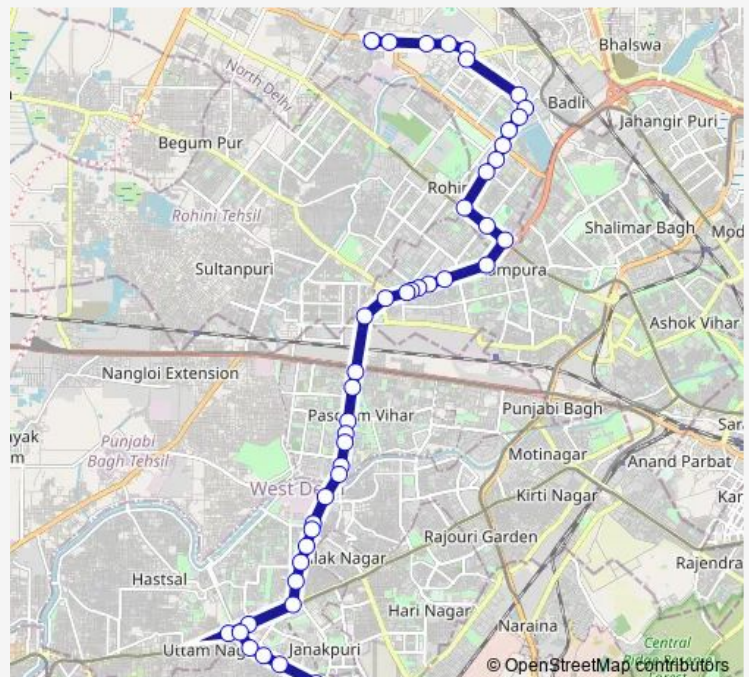

### Direction

Shahbad Dairy Block A — D Block Janak Puri

51 stops

[Open route schedule](#)

Shahbad Dairy Block A

Shahbad Dairy A Block

St. Xavier School Shahbad

Shahbad Daulatpur Gaon

### Route schedule

Shahbad Dairy Block A — D Block Janak Puri

Monday 05:00-22:40

Tuesday 05:00-22:40

Wednesday 05:00-22:40

Thursday 05:00-22:40

Friday 05:00-22:40

Saturday 05:00-22:40

### Route info

Direction: Shahbad Dairy Block A

Stops: 51

Trip Duration: 1 hour 38 min

879down

Police Line

Mangolpur School

West Enclave (Orr)